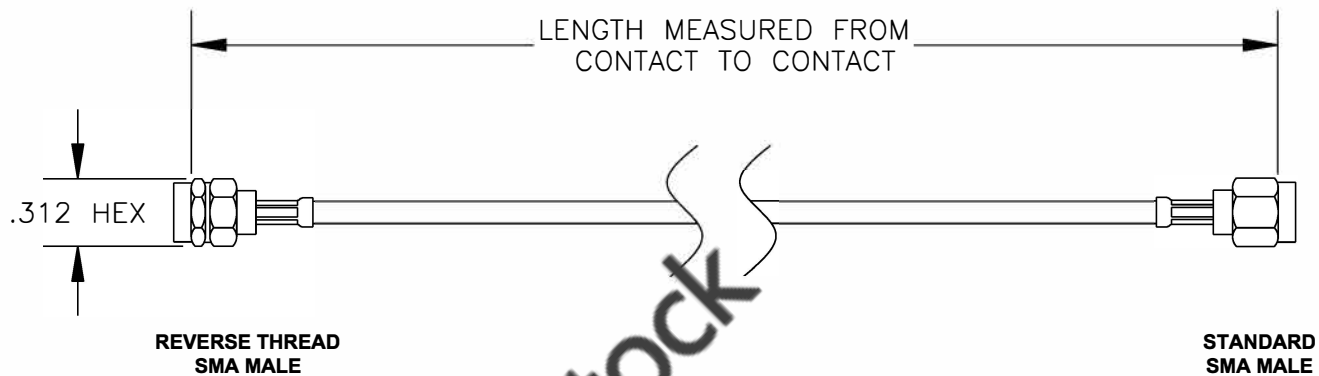

COMPONENTS	IMPEDANCE
REVERSE THREAD SMA MALE	50 OHM
STANDARD SMA MALE	50 OHM

Standard Lengths	
-12	12"
-24	24"
-36	36"
-48	48"
-60	60"
-XXX	Custom Length in inches

RoHS
Compliance
Certified

8TH FLOOR, BUILDING 1, YONGFU SCIENCE AND TECHNOLOGY CENTER INDUSTRIAL PARK, NANZHA DISTRICT 5, HUMEN, 523900, DONGGUAN, GUANGDONG, CHINA
 WEBSITE: www.ebeestock.com
 EMAIL: sales@ebeestock.com

ET36835		DES. CABLE ASSEMBLY, RG316/U, REVERSE THREAD SMA MALE TO STANDARD SMA MALE (LEAD FREE)		
REV. A	FSCM NO. 53919	CAD FILE 020608	SCALE N/A	SIZE A 147

- NOTES:**
1. UNLESS OTHERWISE SPECIFIED ALL DIMENSIONS ARE NOMINAL.
 2. ALL SPECIFICATIONS ARE SUBJECT TO CHANGE WITHOUT NOTICE AT ANY TIME.
 3. DIMENSIONS ARE IN INCHES.
 4. LENGTH TOLERANCE IS $\pm 1.5\%$ OR $\pm 3/8"$, WHICHEVER IS GREATER.