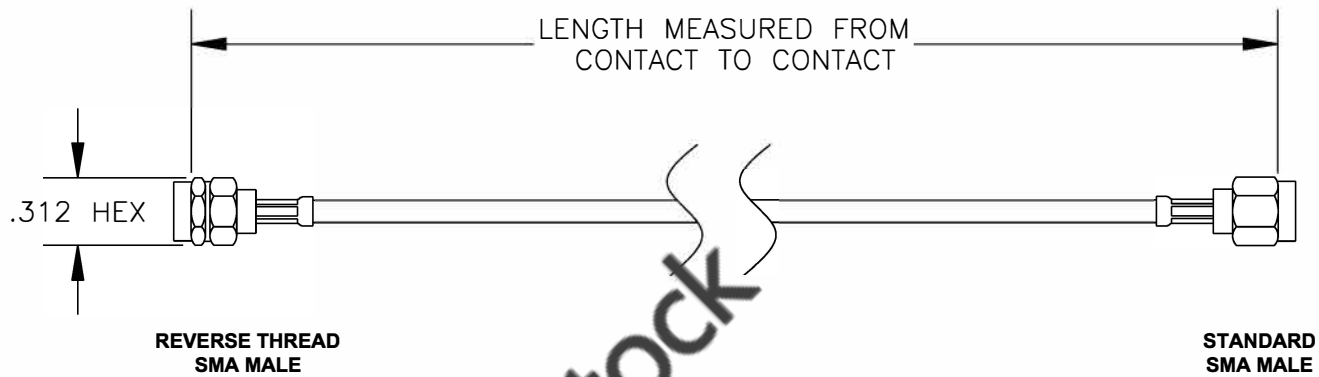

COMPONENTS	IMPEDANCE
REVERSE THREAD SMA MALE	50 OHM
STANDARD SMA MALE	50 OHM

Standard Lengths	
-12	12"
-24	24"
-36	36"
-48	48"
-60	60"
-XXX	Custom Length in inches

RoHS
Compliance
Certified

8TH FLOOR, BUILDING 1, YONGFU SCIENCE AND TECHNOLOGY CENTER INDUSTRIAL PARK, NANZHA DISTRICT 5, HUMEN, 523900, DONGGUAN, GUANGDONG, CHINA
 WEBSITE: www.ebeestock.com
 EMAIL: sales@ebeestock.com

ET36836		DES. CABLE ASSEMBLY, RG316/U, REVERSE THREAD SMA MALE TO STANDARD SMA MALE (LEAD FREE)		
REV. A	FSCM NO. 53919	CAD FILE 020608	SCALE N/A	SIZE A 147

- NOTES:**
1. UNLESS OTHERWISE SPECIFIED ALL DIMENSIONS ARE NOMINAL.
 2. ALL SPECIFICATIONS ARE SUBJECT TO CHANGE WITHOUT NOTICE AT ANY TIME.
 3. DIMENSIONS ARE IN INCHES.
 4. LENGTH TOLERANCE IS $\pm 1.5\%$ OR $\pm 3/8"$, WHICHEVER IS GREATER.