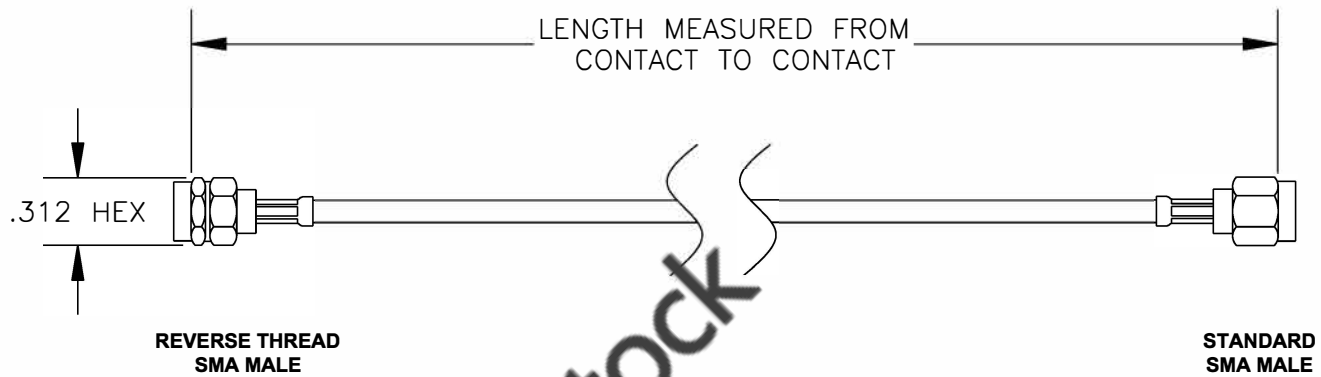

COMPONENTS	IMPEDANCE
REVERSE THREAD SMA MALE	50 OHM
STANDARD SMA MALE	50 OHM

Standard Lengths	
-12	12"
-24	24"
-36	36"
-48	48"
-60	60"
-XXX	Custom Length in inches

RoHS
Compliance
Certified

8TH FLOOR, BUILDING 1, YONGFU SCIENCE AND TECHNOLOGY CENTER INDUSTRIAL PARK, NANZHA DISTRICT 5, HUMEN, 523900, DONGGUAN, GUANGDONG, CHINA
 WEBSITE: www.ebeestock.com
 EMAIL: sales@ebeestock.com

ET36837		DES. CABLE ASSEMBLY, RG316/U, REVERSE THREAD SMA MALE TO STANDARD SMA MALE (LEAD FREE)		
REV. A	FSCM NO. 53919	CAD FILE 020608	SCALE N/A	SIZE A 147

- NOTES:**
- UNLESS OTHERWISE SPECIFIED ALL DIMENSIONS ARE NOMINAL.
 - ALL SPECIFICATIONS ARE SUBJECT TO CHANGE WITHOUT NOTICE AT ANY TIME.
 - DIMENSIONS ARE IN INCHES.
 - LENGTH TOLERANCE IS $\pm 1.5\%$ OR $\pm 3/8"$, WHICHEVER IS GREATER.