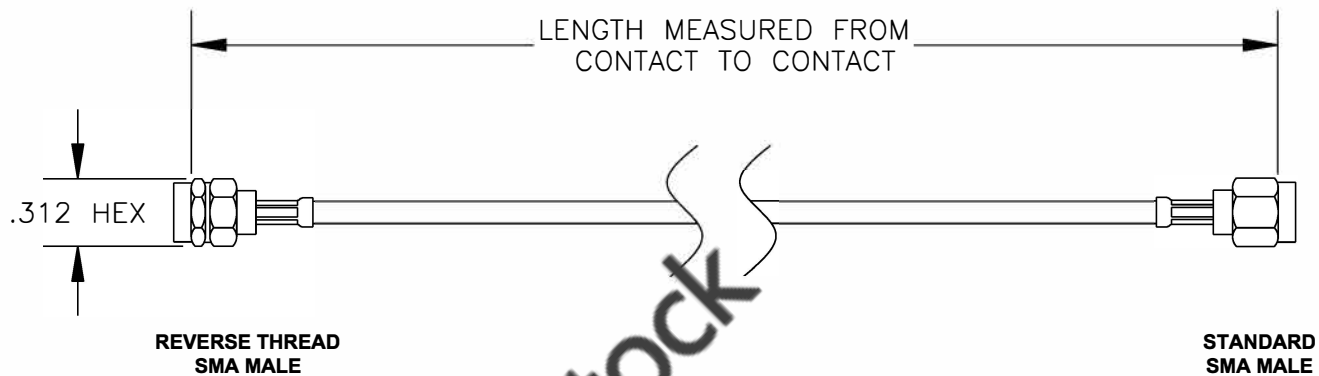

COMPONENTS	IMPEDANCE
REVERSE THREAD SMA MALE	50 OHM
STANDARD SMA MALE	50 OHM

Standard Lengths	
-12	12"
-24	24"
-36	36"
-48	48"
-60	60"
-XXX	Custom Length in inches

RoHS
Compliance
Certified

8TH FLOOR, BUILDING 1, YONGFU SCIENCE AND TECHNOLOGY CENTER INDUSTRIAL PARK, NANZHA DISTRICT 5, HUMEN, 523900, DONGGUAN, GUANGDONG, CHINA
 WEBSITE: www.ebeestock.com
 EMAIL: sales@ebeestock.com

ET36838		DES. CABLE ASSEMBLY, RG316/U, REVERSE THREAD SMA MALE TO STANDARD SMA MALE (LEAD FREE)		
REV. A	FSCM NO. 53919	CAD FILE 020608	SCALE N/A	SIZE A 147

- NOTES:**
- UNLESS OTHERWISE SPECIFIED ALL DIMENSIONS ARE NOMINAL.
 - ALL SPECIFICATIONS ARE SUBJECT TO CHANGE WITHOUT NOTICE AT ANY TIME.
 - DIMENSIONS ARE IN INCHES.
 - LENGTH TOLERANCE IS $\pm 1.5\%$ OR $\pm 3/8"$, WHICHEVER IS GREATER.