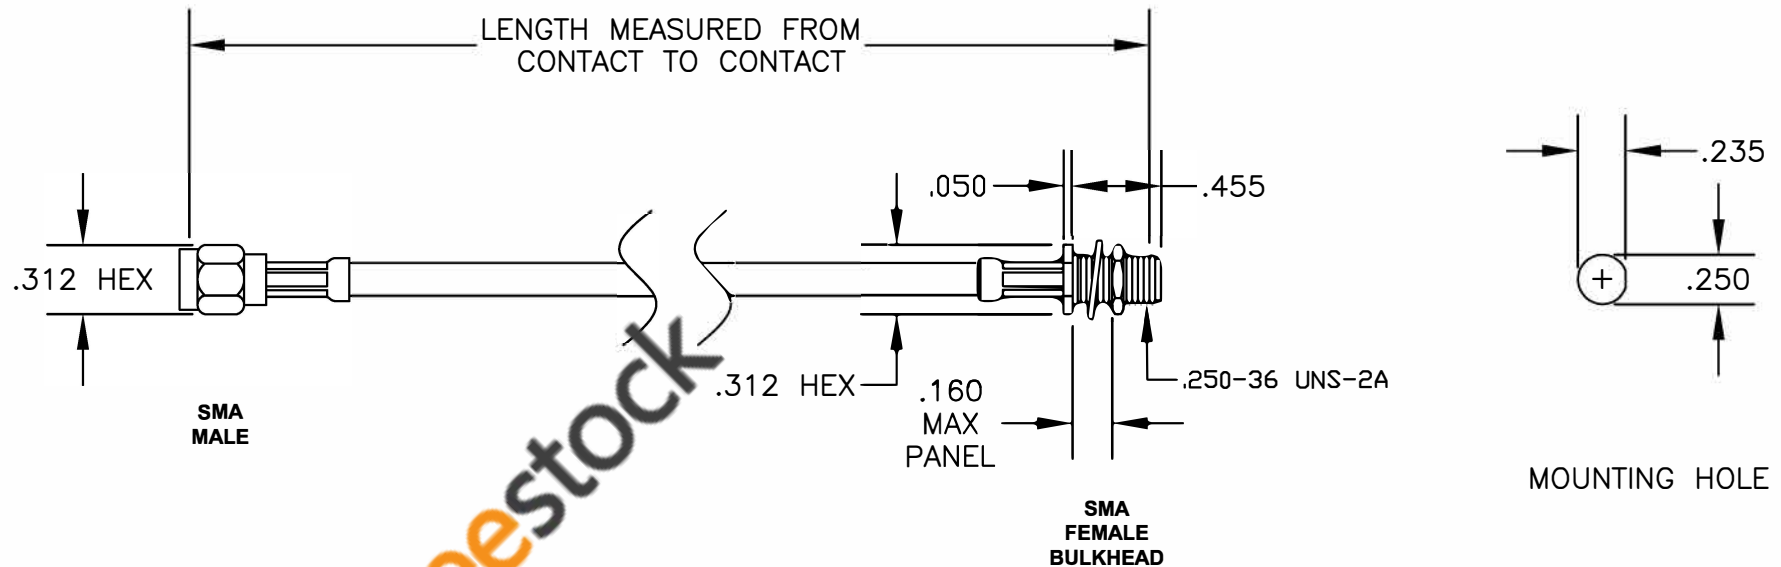

COMPONENTS	IMPEDANCE
SMA MALE	50 OHM
SMA FEMALE BULKHEAD	50 OHM

Standard Lengths	
-12	12"
-24	24"
-36	36"
-48	48"
-60	60"
-XXX	Custom Length in inches

8TH FLOOR, BUILDING 1, YONGFU SCIENCE AND TECHNOLOGY CENTER INDUSTRIAL PARK, NANZHA DISTRICT 5, HUMEN, 523900, DONGGUAN, GUANGDONG, CHINA
 WEBSITE: www.ebeestock.com
 EMAIL: sales@ebeestock.com

ET36839 DES. CABLE ASSEMBLY, RG223/U, SMA MALE TO SMA FEMALE BULKHEAD

SIZE A	FSCM NO. 53919	CAD FILE 022707	SCALE N/A	127
--------	----------------	-----------------	-----------	-----

- NOTES:**
- UNLESS OTHERWISE SPECIFIED ALL DIMENSIONS ARE NOMINAL.
 - ALL SPECIFICATIONS ARE SUBJECT TO CHANGE WITHOUT NOTICE AT ANY TIME.
 - DIMENSIONS ARE IN INCHES.
 - LENGTH TOLERANCE IS $\pm 1.5\%$ OR $\pm 3/8"$, WHICHEVER IS GREATER.