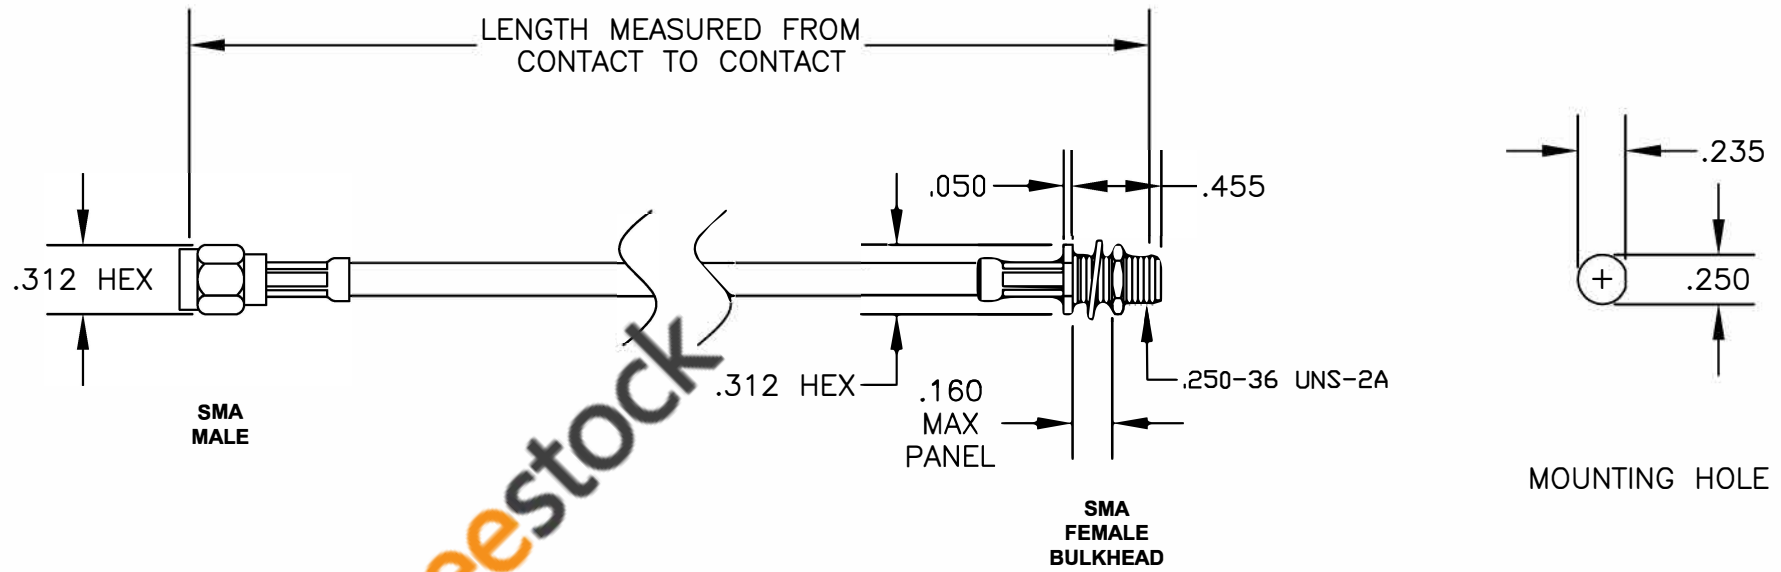

COMPONENTS	IMPEDANCE
SMA MALE	50 OHM
SMA FEMALE BULKHEAD	50 OHM

Standard Lengths	
-12	12"
-24	24"
-36	36"
-48	48"
-60	60"
-XXX	Custom Length in inches

**8TH FLOOR, BUILDING 1, YONGFU SCIENCE AND TECHNOLOGY CENTER INDUSTRIAL PARK, NANZHA DISTRICT 5, HUMEN, 523900, DONGGUAN, GUANGDONG, CHINA**  
 WEBSITE: [www.ebeestock.com](http://www.ebeestock.com)  
 EMAIL: [sales@ebeestock.com](mailto:sales@ebeestock.com)

<b>ET36840</b>		DES. CABLE ASSEMBLY, RG223/U, SMA MALE TO SMA FEMALE BULKHEAD	
SIZE A	FSCM NO. 53919	CAD FILE 022707	SCALE N/A
			127

- NOTES:**
- UNLESS OTHERWISE SPECIFIED ALL DIMENSIONS ARE NOMINAL.
  - ALL SPECIFICATIONS ARE SUBJECT TO CHANGE WITHOUT NOTICE AT ANY TIME.
  - DIMENSIONS ARE IN INCHES.
  - LENGTH TOLERANCE IS  $\pm 1.5\%$  OR  $\pm 3/8"$ , WHICHEVER IS GREATER.