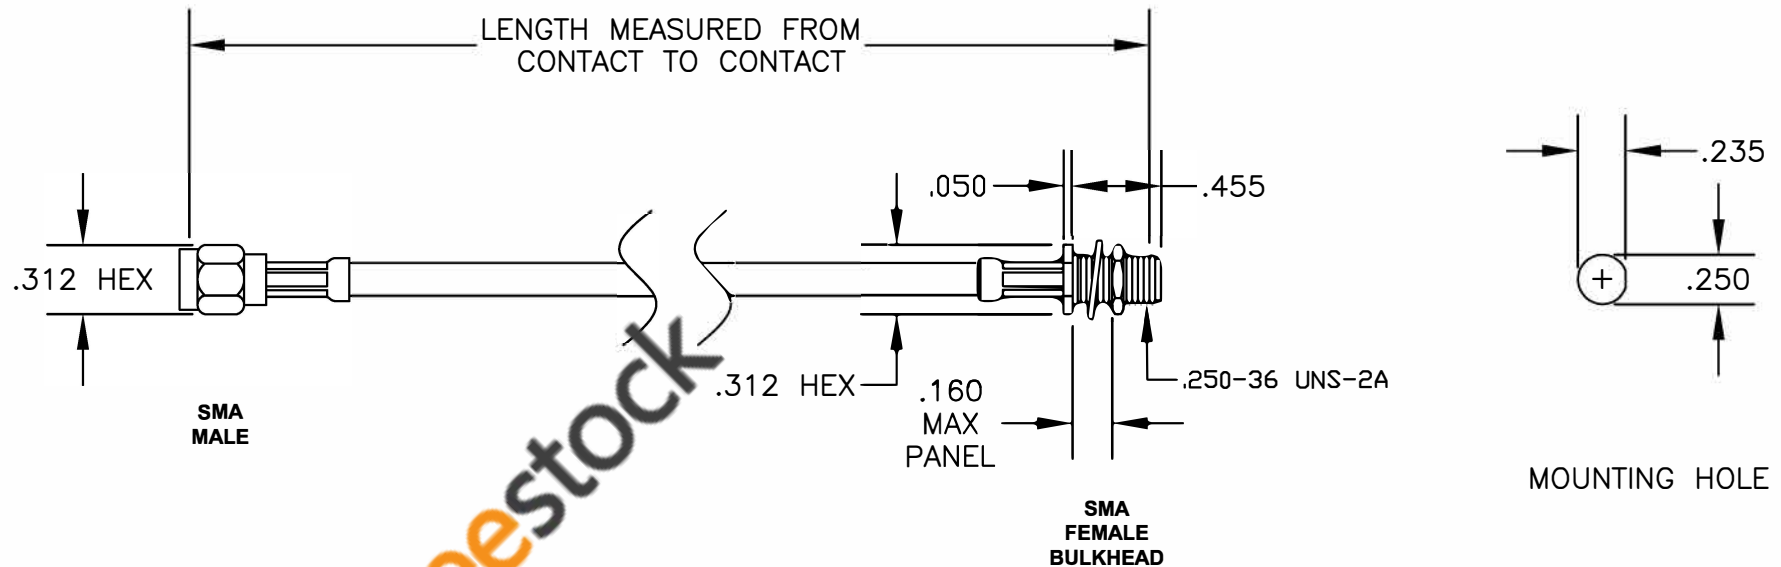

COMPONENTS	IMPEDANCE
SMA MALE	50 OHM
SMA FEMALE BULKHEAD	50 OHM

Standard Lengths	
-12	12"
-24	24"
-36	36"
-48	48"
-60	60"
-XXX	Custom Length in inches

8TH FLOOR, BUILDING 1, YONGFU SCIENCE AND TECHNOLOGY CENTER INDUSTRIAL PARK, NANZHA DISTRICT 5, HUMEN, 523900, DONGGUAN, GUANGDONG, CHINA
 WEBSITE: www.ebeestock.com
 EMAIL: sales@ebeestock.com

ET36841	DES. CABLE ASSEMBLY, RG223/U, SMA MALE TO SMA FEMALE BULKHEAD			
SIZE A	FSCM NO. 53919	CAD FILE 022707	SCALE N/A	127

- NOTES:**
1. UNLESS OTHERWISE SPECIFIED ALL DIMENSIONS ARE NOMINAL.
 2. ALL SPECIFICATIONS ARE SUBJECT TO CHANGE WITHOUT NOTICE AT ANY TIME.
 3. DIMENSIONS ARE IN INCHES.
 4. LENGTH TOLERANCE IS $\pm 1.5\%$ OR $\pm 3/8"$, WHICHEVER IS GREATER.