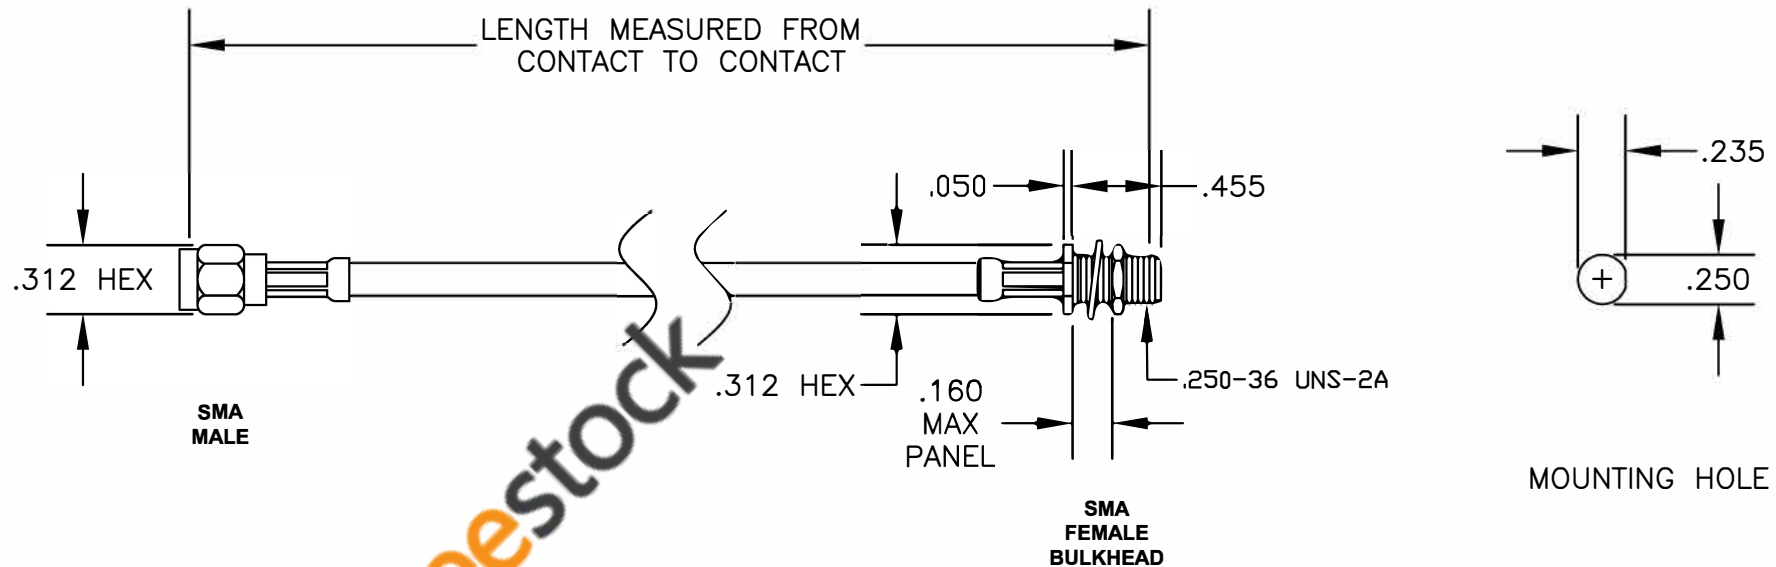

COMPONENTS	IMPEDANCE
SMA MALE	50 OHM
SMA FEMALE BULKHEAD	50 OHM

Standard Lengths	
-12	12"
-24	24"
-36	36"
-48	48"
-60	60"
-XXX	Custom Length in inches

**8TH FLOOR, BUILDING 1, YONGFU SCIENCE AND TECHNOLOGY CENTER INDUSTRIAL PARK, NANZHA DISTRICT 5, HUMEN, 523900, DONGGUAN, GUANGDONG, CHINA**  
 WEBSITE: [www.ebeestock.com](http://www.ebeestock.com)  
 EMAIL: [sales@ebeestock.com](mailto:sales@ebeestock.com)

**ET36842**      DES. CABLE ASSEMBLY, RG223/U, SMA MALE TO SMA FEMALE BULKHEAD

SIZE A	FSCM NO. 53919	CAD FILE 022707	SCALE N/A	127
--------	----------------	-----------------	-----------	-----

- NOTES:**
- UNLESS OTHERWISE SPECIFIED ALL DIMENSIONS ARE NOMINAL.
  - ALL SPECIFICATIONS ARE SUBJECT TO CHANGE WITHOUT NOTICE AT ANY TIME.
  - DIMENSIONS ARE IN INCHES.
  - LENGTH TOLERANCE IS  $\pm 1.5\%$  OR  $\pm 3/8"$ , WHICHEVER IS GREATER.