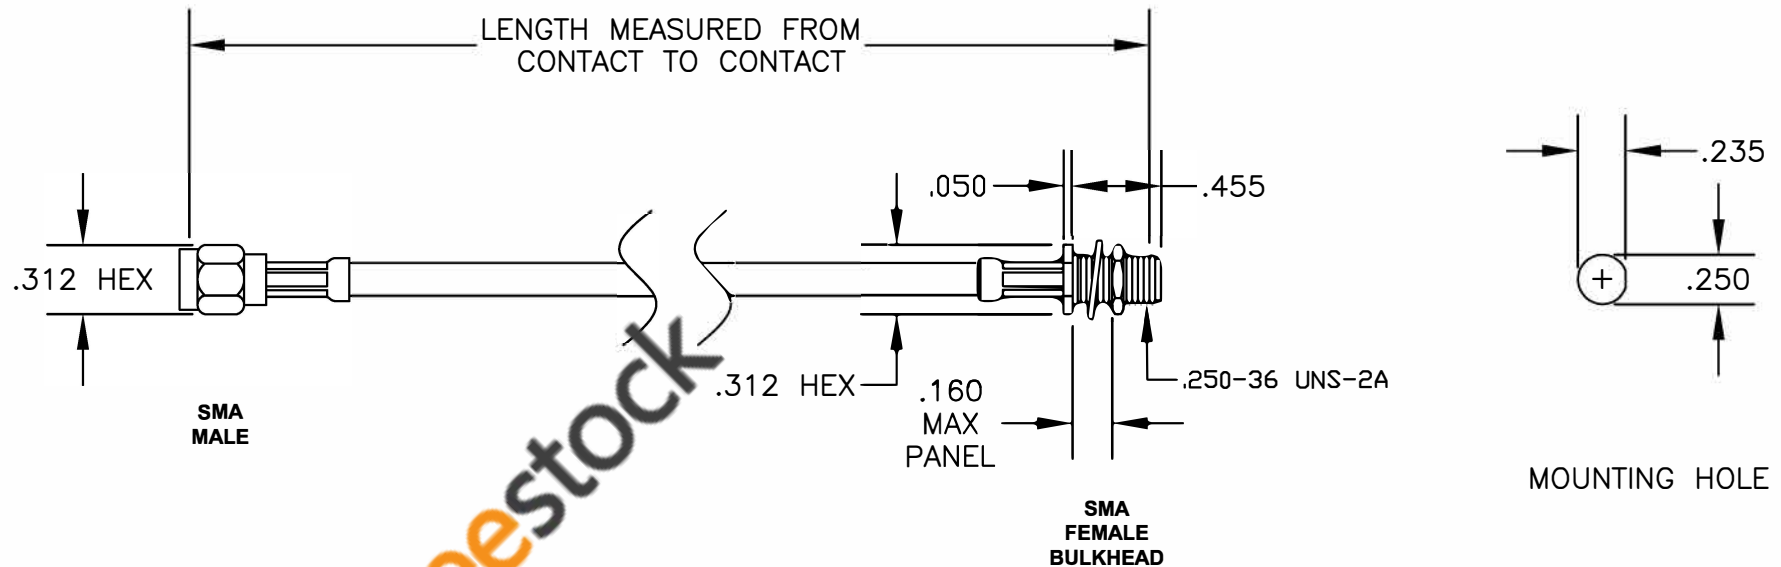

COMPONENTS	IMPEDANCE
SMA MALE	50 OHM
SMA FEMALE BULKHEAD	50 OHM

Standard Lengths	
-12	12"
-24	24"
-36	36"
-48	48"
-60	60"
-XXX	Custom Length in inches

8TH FLOOR, BUILDING 1, YONGFU SCIENCE AND TECHNOLOGY CENTER INDUSTRIAL PARK, NANZHA DISTRICT 5, HUMEN, 523900, DONGGUAN, GUANGDONG, CHINA
 WEBSITE: www.ebeestock.com
 EMAIL: sales@ebeestock.com

ET36843	DES. CABLE ASSEMBLY, RG223/U, SMA MALE TO SMA FEMALE BULKHEAD		
SIZE A	FSCM NO. 53919	CAD FILE 022707	SCALE N/A

- NOTES:**
1. UNLESS OTHERWISE SPECIFIED ALL DIMENSIONS ARE NOMINAL.
 2. ALL SPECIFICATIONS ARE SUBJECT TO CHANGE WITHOUT NOTICE AT ANY TIME.
 3. DIMENSIONS ARE IN INCHES.
 4. LENGTH TOLERANCE IS $\pm 1.5\%$ OR $\pm 3/8"$, WHICHEVER IS GREATER.