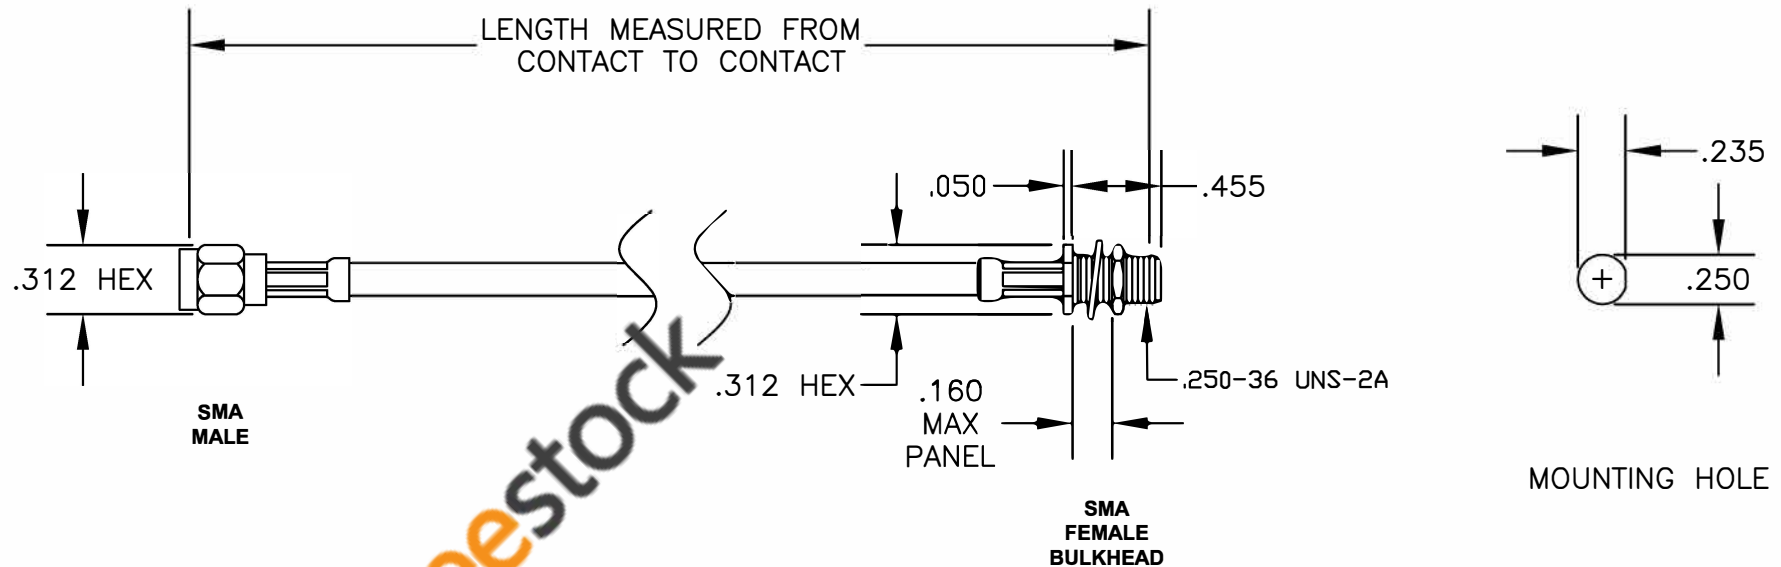

COMPONENTS	IMPEDANCE
SMA MALE	50 OHM
SMA FEMALE BULKHEAD	50 OHM

Standard Lengths	
-12	12"
-24	24"
-36	36"
-48	48"
-60	60"
-XXX	Custom Length in inches

8TH FLOOR, BUILDING 1, YONGFU SCIENCE AND TECHNOLOGY CENTER INDUSTRIAL PARK, NANZHA DISTRICT 5, HUMEN, 523900, DONGGUAN, GUANGDONG, CHINA
 WEBSITE: www.ebeestock.com
 EMAIL: sales@ebeestock.com

ET36844 DES. CABLE ASSEMBLY, RG223/U, SMA MALE TO SMA FEMALE BULKHEAD

SIZE A	FSCM NO. 53919	CAD FILE 022707	SCALE N/A	127
--------	----------------	-----------------	-----------	-----

- NOTES:**
- UNLESS OTHERWISE SPECIFIED ALL DIMENSIONS ARE NOMINAL.
 - ALL SPECIFICATIONS ARE SUBJECT TO CHANGE WITHOUT NOTICE AT ANY TIME.
 - DIMENSIONS ARE IN INCHES.
 - LENGTH TOLERANCE IS $\pm 1.5\%$ OR $\pm 3/8"$, WHICHEVER IS GREATER.