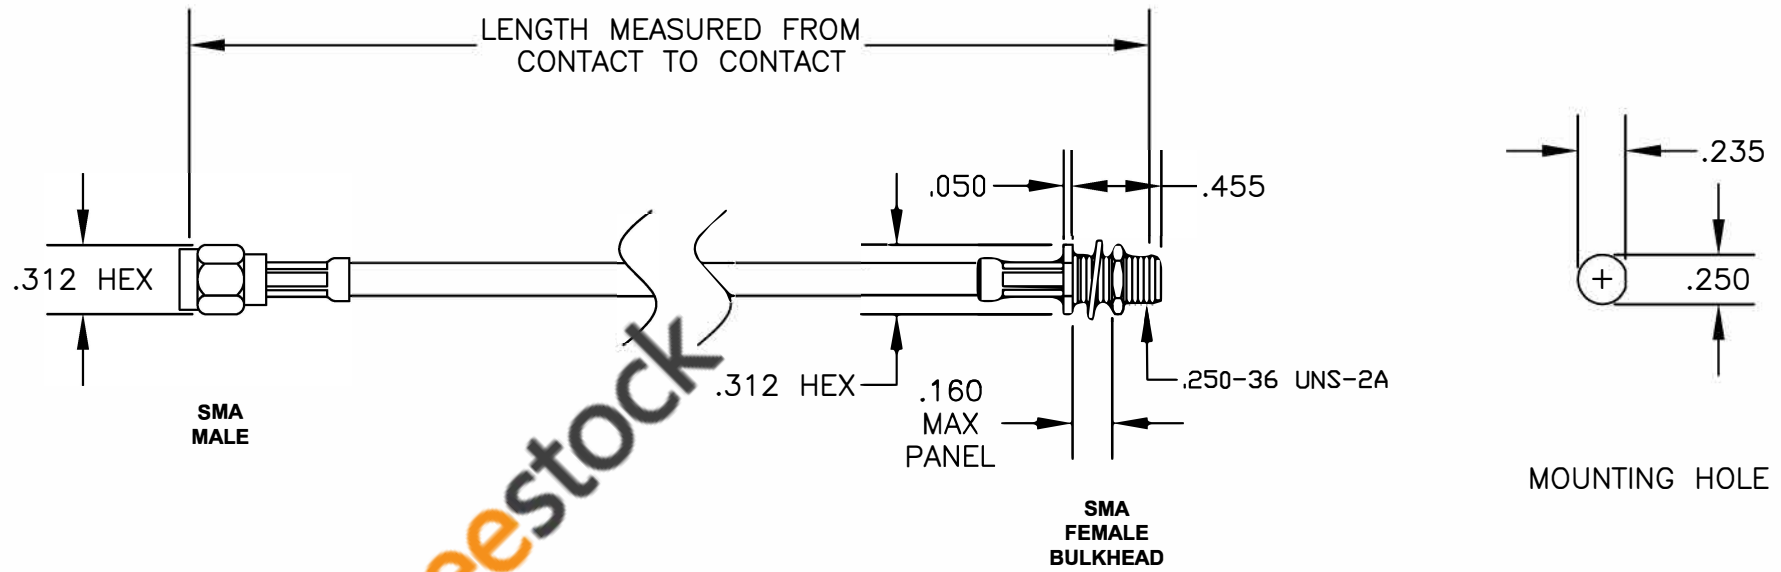

COMPONENTS	IMPEDANCE
SMA MALE	50 OHM
SMA FEMALE BULKHEAD	50 OHM

Standard Lengths	
-12	12"
-24	24"
-36	36"
-48	48"
-60	60"
-XXX	Custom Length in inches

8TH FLOOR, BUILDING 1, YONGFU SCIENCE AND TECHNOLOGY CENTER INDUSTRIAL PARK, NANZHA DISTRICT 5, HUMEN, 523900, DONGGUAN, GUANGDONG, CHINA
 WEBSITE: www.ebeestock.com
 EMAIL: sales@ebeestock.com

<h2 style="margin: 0;">ET36845</h2>	DES. CABLE ASSEMBLY, RG223/U, SMA MALE TO SMA FEMALE BULKHEAD			
SIZE A	FSCM NO. 53919	CAD FILE 022707	SCALE N/A	127

- NOTES:**
1. UNLESS OTHERWISE SPECIFIED ALL DIMENSIONS ARE NOMINAL.
 2. ALL SPECIFICATIONS ARE SUBJECT TO CHANGE WITHOUT NOTICE AT ANY TIME.
 3. DIMENSIONS ARE IN INCHES.
 4. LENGTH TOLERANCE IS $\pm 1.5\%$ OR $\pm 3/8"$, WHICHEVER IS GREATER.