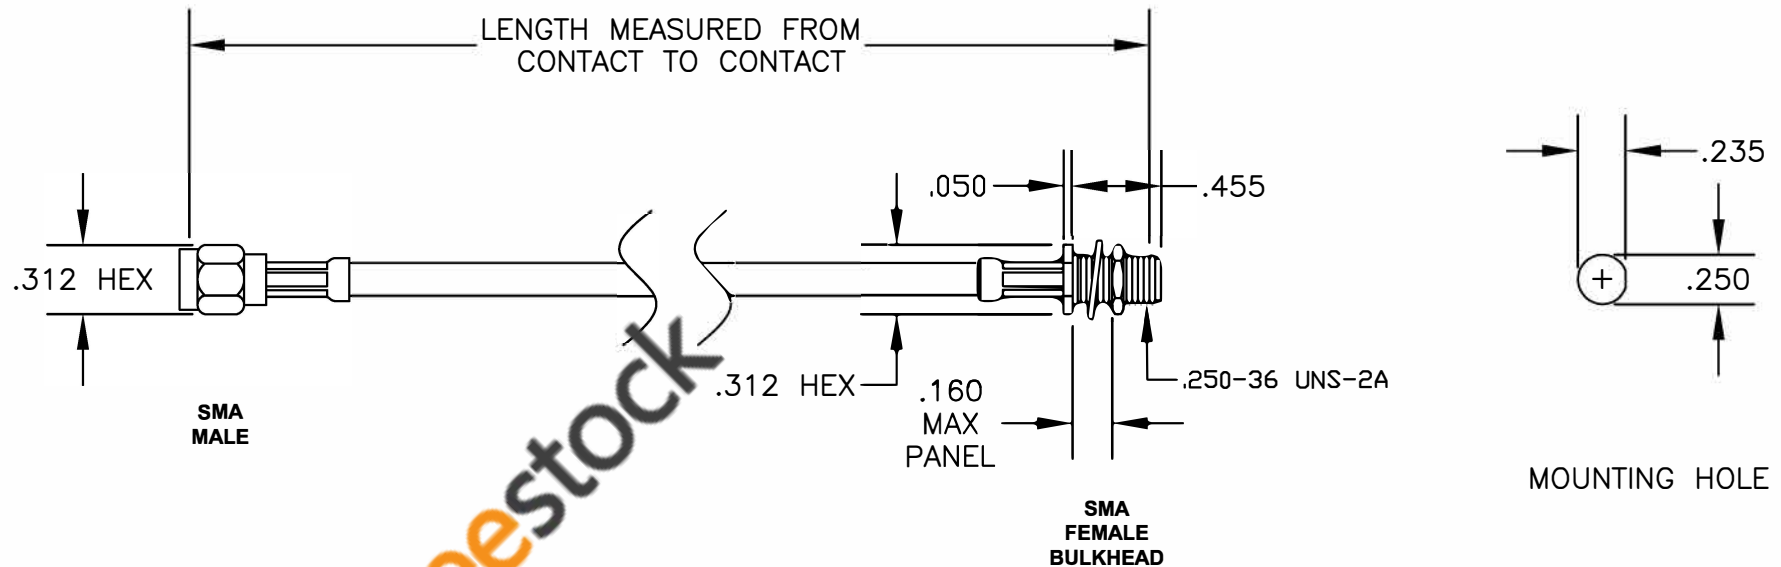

COMPONENTS	IMPEDANCE
SMA MALE	50 OHM
SMA FEMALE BULKHEAD	50 OHM

Standard Lengths	
-12	12"
-24	24"
-36	36"
-48	48"
-60	60"
-XXX	Custom Length in inches

ebeestock

8TH FLOOR, BUILDING 1, YONGFU SCIENCE AND TECHNOLOGY CENTER INDUSTRIAL PARK, NANZHA DISTRICT 5, HUMEN, 523900, DONGGUAN, GUANGDONG, CHINA
 WEBSITE: www.ebeestock.com
 EMAIL: sales@ebeestock.com

ET36846
DES. CABLE ASSEMBLY, RG223/U, SMA MALE TO SMA FEMALE BULKHEAD

SIZE A	FSCM NO. 53919	CAD FILE 022707	SCALE N/A	127
--------	----------------	-----------------	-----------	-----

- NOTES:**
1. UNLESS OTHERWISE SPECIFIED ALL DIMENSIONS ARE NOMINAL.
 2. ALL SPECIFICATIONS ARE SUBJECT TO CHANGE WITHOUT NOTICE AT ANY TIME.
 3. DIMENSIONS ARE IN INCHES.
 4. LENGTH TOLERANCE IS $\pm 1.5\%$ OR $\pm 3/8"$, WHICHEVER IS GREATER.