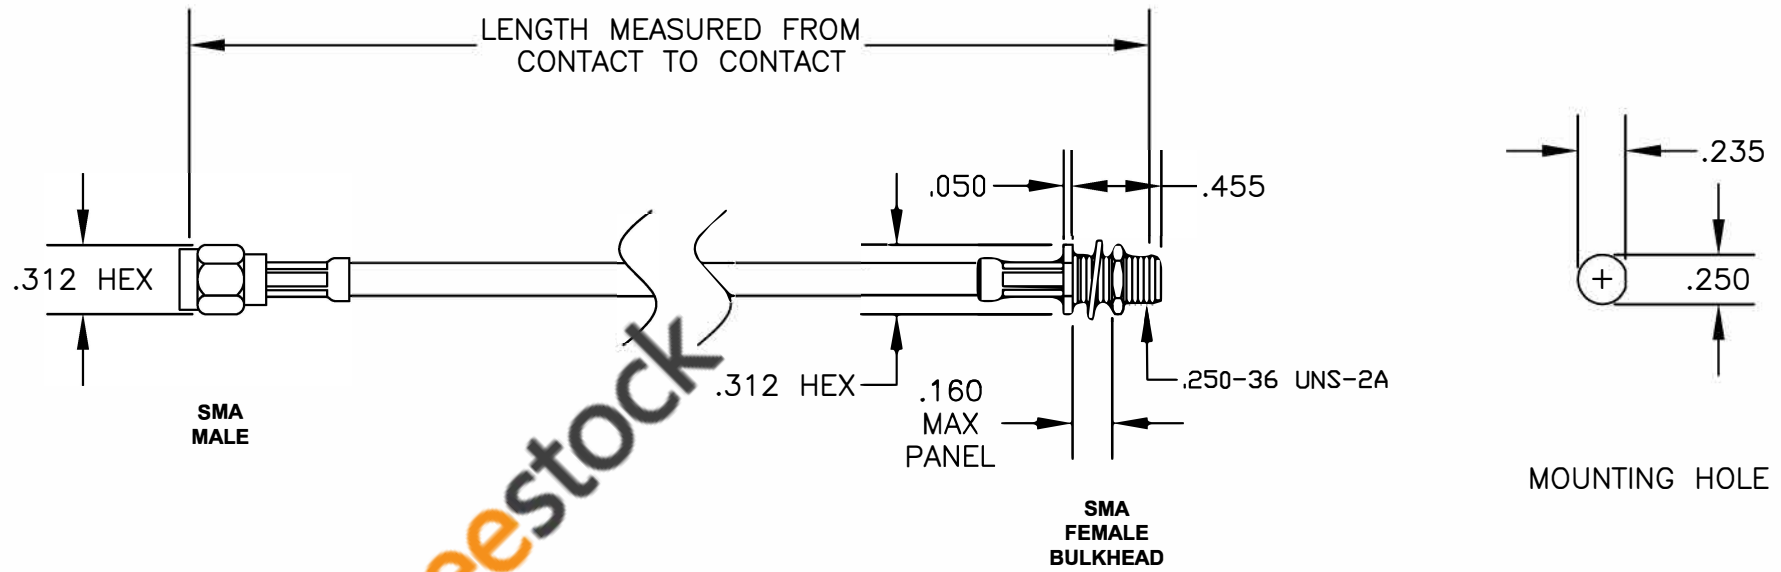

COMPONENTS	IMPEDANCE
SMA MALE	50 OHM
SMA FEMALE BULKHEAD	50 OHM

Standard Lengths	
-12	12"
-24	24"
-36	36"
-48	48"
-60	60"
-XXX	Custom Length in inches

8TH FLOOR, BUILDING 1, YONGFU SCIENCE AND TECHNOLOGY CENTER INDUSTRIAL PARK, NANZHA DISTRICT 5, HUMEN, 523900, DONGGUAN, GUANGDONG, CHINA
 WEBSITE: www.ebeestock.com
 EMAIL: sales@ebeestock.com

ET36847	DES. CABLE ASSEMBLY, RG223/U, SMA MALE TO SMA FEMALE BULKHEAD			
SIZE A	FSCM NO. 53919	CAD FILE 022707	SCALE N/A	127

- NOTES:**
1. UNLESS OTHERWISE SPECIFIED ALL DIMENSIONS ARE NOMINAL.
 2. ALL SPECIFICATIONS ARE SUBJECT TO CHANGE WITHOUT NOTICE AT ANY TIME.
 3. DIMENSIONS ARE IN INCHES.
 4. LENGTH TOLERANCE IS $\pm 1.5\%$ OR $\pm 3/8"$, WHICHEVER IS GREATER.