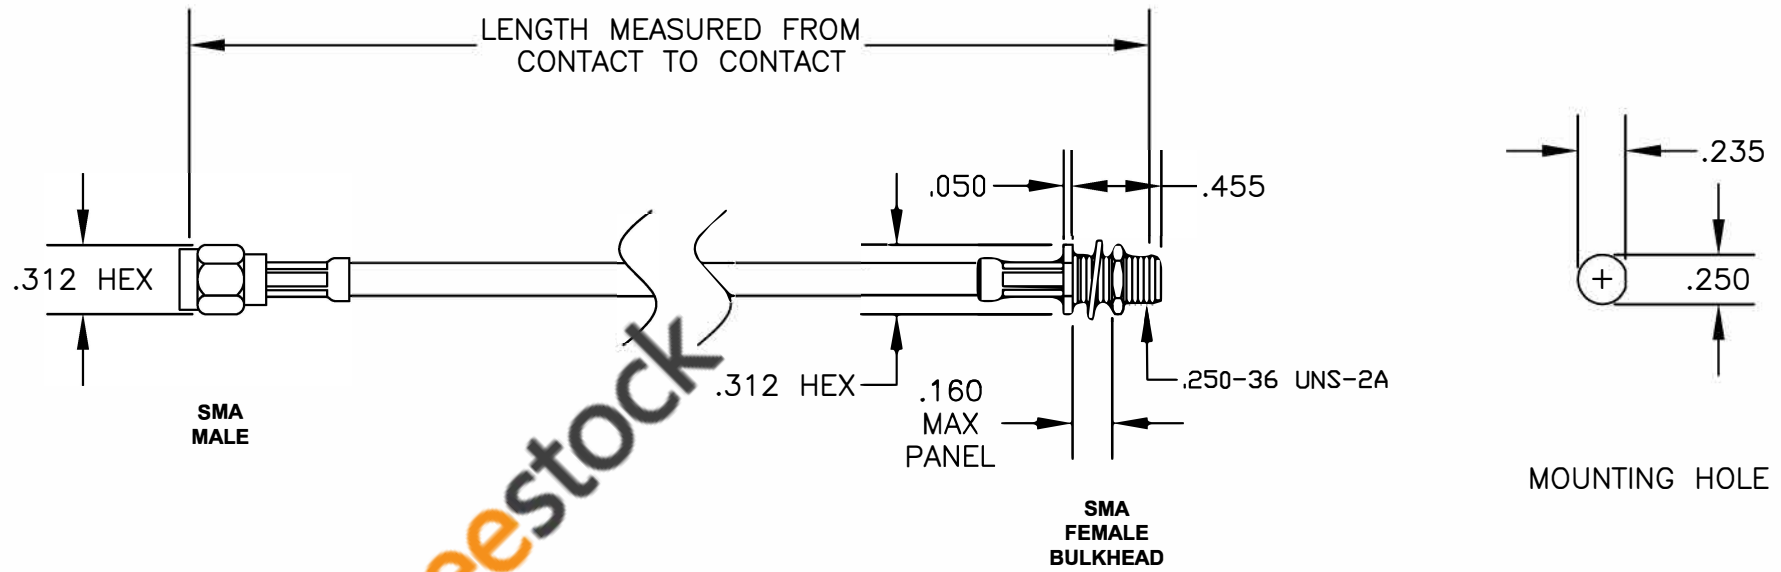

COMPONENTS	IMPEDANCE
SMA MALE	50 OHM
SMA FEMALE BULKHEAD	50 OHM

Standard Lengths	
-12	12"
-24	24"
-36	36"
-48	48"
-60	60"
-XXX	Custom Length in inches

8TH FLOOR, BUILDING 1, YONGFU SCIENCE AND TECHNOLOGY CENTER INDUSTRIAL PARK, NANZHA DISTRICT 5, HUMEN, 523900, DONGGUAN, GUANGDONG, CHINA
 WEBSITE: www.ebeestock.com
 EMAIL: sales@ebeestock.com

<h2 style="margin: 0;">ET36848</h2>	DES. CABLE ASSEMBLY, RG223/U, SMA MALE TO SMA FEMALE BULKHEAD			
SIZE A	FSCM NO. 53919	CAD FILE 022707	SCALE N/A	127

- NOTES:**
1. UNLESS OTHERWISE SPECIFIED ALL DIMENSIONS ARE NOMINAL.
 2. ALL SPECIFICATIONS ARE SUBJECT TO CHANGE WITHOUT NOTICE AT ANY TIME.
 3. DIMENSIONS ARE IN INCHES.
 4. LENGTH TOLERANCE IS $\pm 1.5\%$ OR $\pm 3/8"$, WHICHEVER IS GREATER.