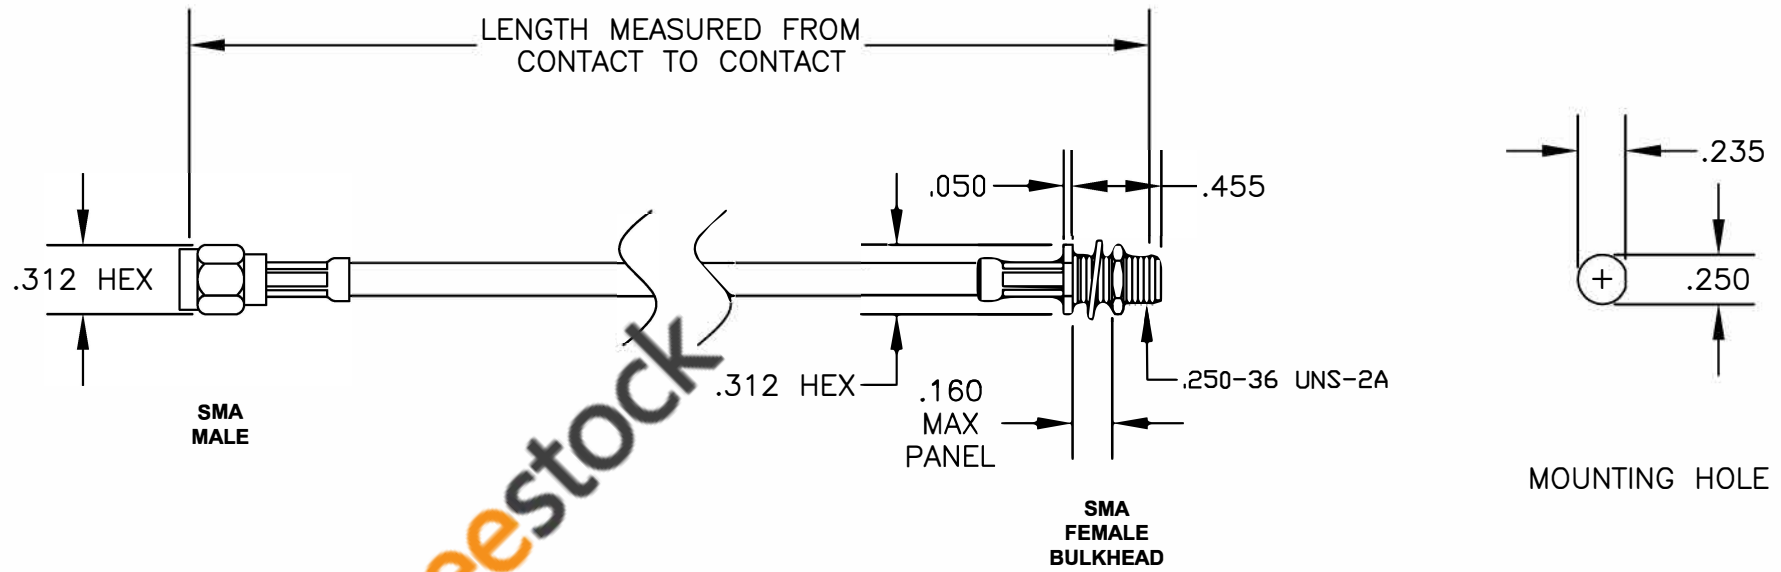

COMPONENTS	IMPEDANCE
SMA MALE	50 OHM
SMA FEMALE BULKHEAD	50 OHM

Standard Lengths	
-12	12"
-24	24"
-36	36"
-48	48"
-60	60"
-XXX	Custom Length in inches

8TH FLOOR, BUILDING 1, YONGFU SCIENCE AND TECHNOLOGY CENTER INDUSTRIAL PARK, NANZHA DISTRICT 5, HUMEN, 523900, DONGGUAN, GUANGDONG, CHINA
 WEBSITE: www.ebeestock.com
 EMAIL: sales@ebeestock.com

ET36849		DES. CABLE ASSEMBLY, RG223/U, SMA MALE TO SMA FEMALE BULKHEAD	
SIZE A	FSCM NO. 53919	CAD FILE 022707	SCALE N/A
			127

- NOTES:**
- UNLESS OTHERWISE SPECIFIED ALL DIMENSIONS ARE NOMINAL.
 - ALL SPECIFICATIONS ARE SUBJECT TO CHANGE WITHOUT NOTICE AT ANY TIME.
 - DIMENSIONS ARE IN INCHES.
 - LENGTH TOLERANCE IS $\pm 1.5\%$ OR $\pm 3/8"$, WHICHEVER IS GREATER.