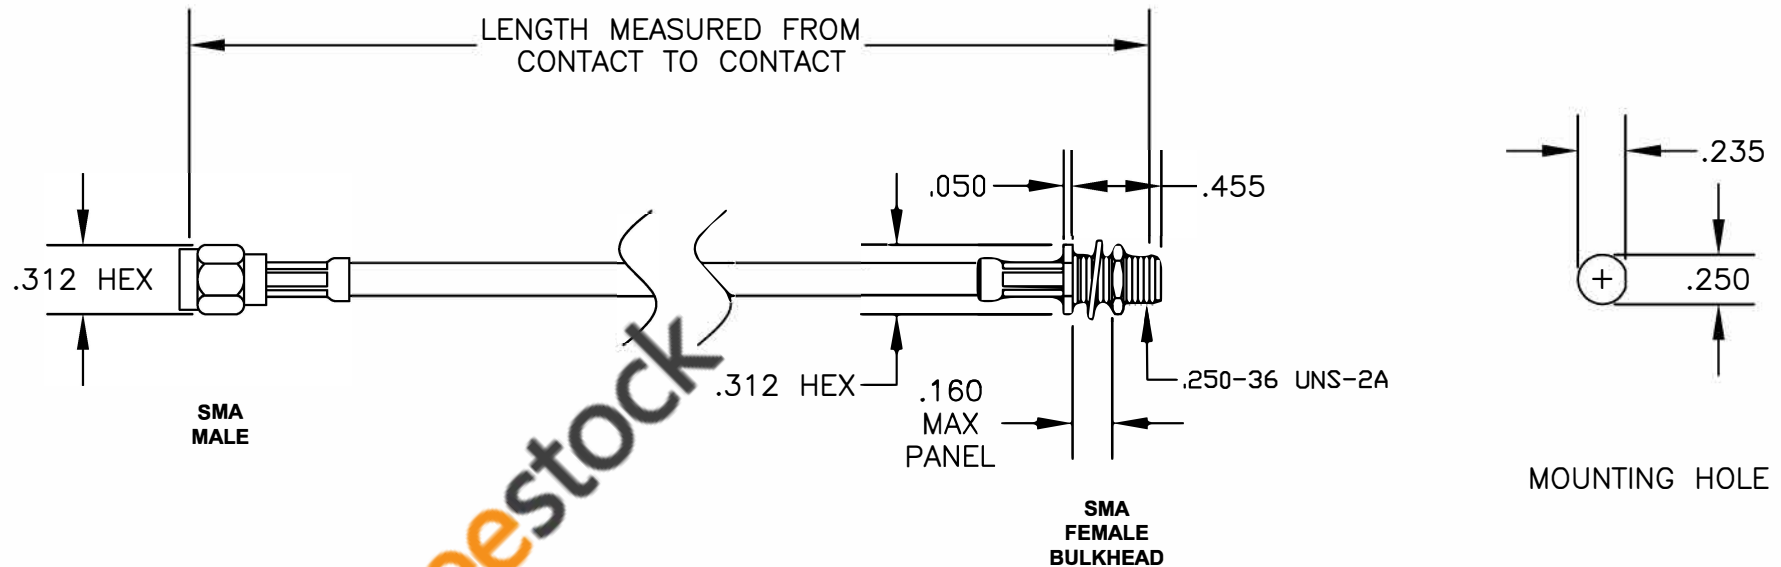

COMPONENTS	IMPEDANCE
SMA MALE	50 OHM
SMA FEMALE BULKHEAD	50 OHM

Standard Lengths	
-12	12"
-24	24"
-36	36"
-48	48"
-60	60"
-XXX	Custom Length in inches

8TH FLOOR, BUILDING 1, YONGFU SCIENCE AND TECHNOLOGY CENTER INDUSTRIAL PARK, NANZHA DISTRICT 5, HUMEN, 523900, DONGGUAN, GUANGDONG, CHINA
 WEBSITE: www.ebeestock.com
 EMAIL: sales@ebeestock.com

ET36850		DES. CABLE ASSEMBLY, RG223/U, SMA MALE TO SMA FEMALE BULKHEAD	
SIZE A	FSCM NO. 53919	CAD FILE 022707	SCALE N/A
			127

- NOTES:**
- UNLESS OTHERWISE SPECIFIED ALL DIMENSIONS ARE NOMINAL.
 - ALL SPECIFICATIONS ARE SUBJECT TO CHANGE WITHOUT NOTICE AT ANY TIME.
 - DIMENSIONS ARE IN INCHES.
 - LENGTH TOLERANCE IS $\pm 1.5\%$ OR $\pm 3/8"$, WHICHEVER IS GREATER.