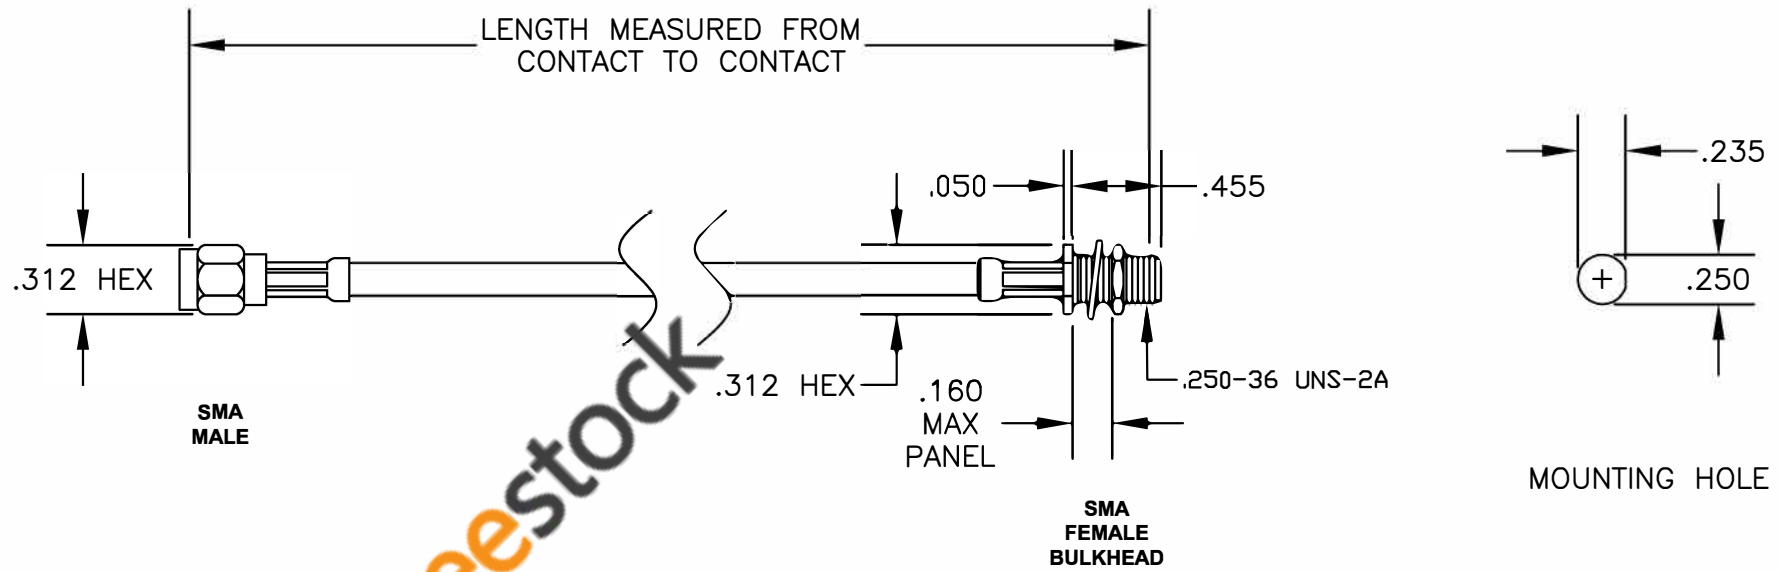

COMPONENTS	IMPEDANCE
SMA MALE	50 OHM
SMA FEMALE BULKHEAD	50 OHM

Standard Lengths	
-12	12"
-24	24"
-36	36"
-48	48"
-60	60"
-XXX	Custom Length in inches

**8TH FLOOR, BUILDING 1, YONGFU SCIENCE AND TECHNOLOGY CENTER INDUSTRIAL PARK, NANZHA DISTRICT 5, HUMEN, 523900, DONGGUAN, GUANGDONG, CHINA**  
 WEBSITE: [www.ebeestock.com](http://www.ebeestock.com)  
 EMAIL: [sales@ebeestock.com](mailto:sales@ebeestock.com)

---

**ET36851**
DES. CABLE ASSEMBLY, RG223/U, SMA MALE TO SMA FEMALE BULKHEAD

SIZE A	FSCM NO. 53919	CAD FILE 022707	SCALE N/A	127
--------	----------------	-----------------	-----------	-----

- NOTES:**
- UNLESS OTHERWISE SPECIFIED ALL DIMENSIONS ARE NOMINAL.
  - ALL SPECIFICATIONS ARE SUBJECT TO CHANGE WITHOUT NOTICE AT ANY TIME.
  - DIMENSIONS ARE IN INCHES.
  - LENGTH TOLERANCE IS  $\pm 1.5\%$  OR  $\pm 3/8"$ , WHICHEVER IS GREATER.