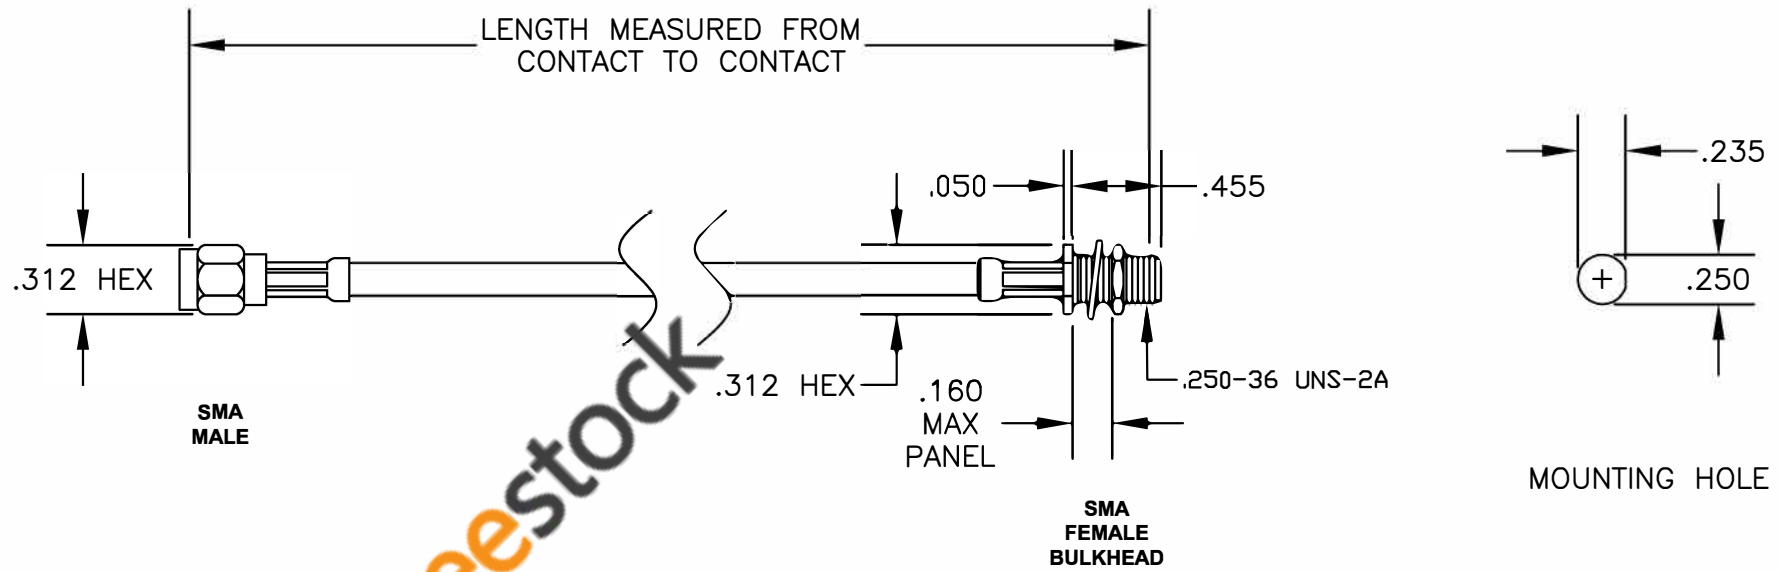

COMPONENTS	IMPEDANCE
SMA MALE	50 OHM
SMA FEMALE BULKHEAD	50 OHM

Standard Lengths	
-12	12"
-24	24"
-36	36"
-48	48"
-60	60"
-XXX	Custom Length in inches

8TH FLOOR, BUILDING 1, YONGFU SCIENCE AND TECHNOLOGY CENTER INDUSTRIAL PARK, NANZHA DISTRICT 5, HUMEN, 523900, DONGGUAN, GUANGDONG, CHINA
 WEBSITE: www.ebeestock.com
 EMAIL: sales@ebeestock.com

ET36852		DES. CABLE ASSEMBLY, RG223/U, SMA MALE TO SMA FEMALE BULKHEAD	
SIZE A	FSCM NO. 53919	CAD FILE 022707	SCALE N/A
			127

- NOTES:**
- UNLESS OTHERWISE SPECIFIED ALL DIMENSIONS ARE NOMINAL.
 - ALL SPECIFICATIONS ARE SUBJECT TO CHANGE WITHOUT NOTICE AT ANY TIME.
 - DIMENSIONS ARE IN INCHES.
 - LENGTH TOLERANCE IS $\pm 1.5\%$ OR $\pm 3/8"$, WHICHEVER IS GREATER.