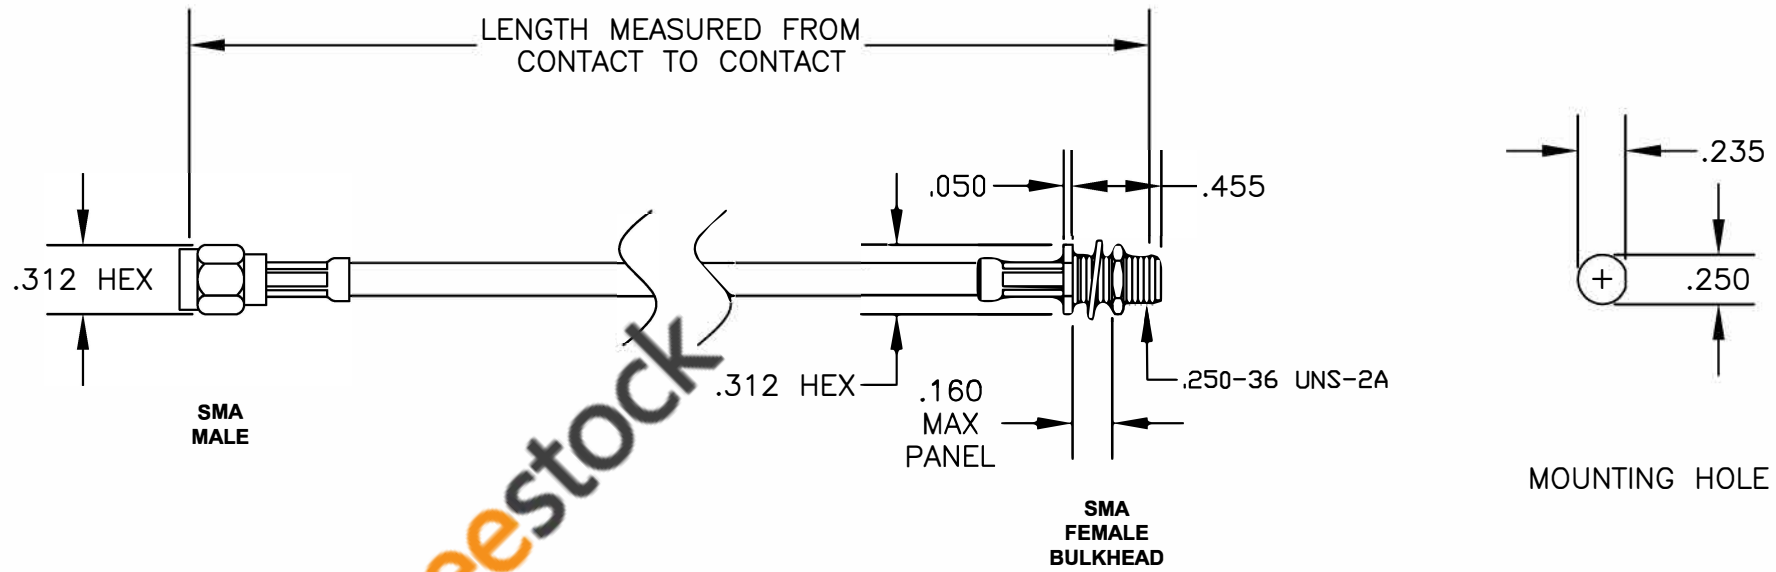

COMPONENTS	IMPEDANCE
SMA MALE	50 OHM
SMA FEMALE BULKHEAD	50 OHM

Standard Lengths	
-12	12"
-24	24"
-36	36"
-48	48"
-60	60"
-XXX	Custom Length in inches

8TH FLOOR, BUILDING 1, YONGFU SCIENCE AND TECHNOLOGY CENTER INDUSTRIAL PARK, NANZHA DISTRICT 5, HUMEN, 523900, DONGGUAN, GUANGDONG, CHINA
 WEBSITE: www.ebeestock.com
 EMAIL: sales@ebeestock.com

ET36853 DES. CABLE ASSEMBLY, RG223/U, SMA MALE TO SMA FEMALE BULKHEAD

SIZE A	FSCM NO. 53919	CAD FILE 022707	SCALE N/A	127
--------	----------------	-----------------	-----------	-----

- NOTES:**
- UNLESS OTHERWISE SPECIFIED ALL DIMENSIONS ARE NOMINAL.
 - ALL SPECIFICATIONS ARE SUBJECT TO CHANGE WITHOUT NOTICE AT ANY TIME.
 - DIMENSIONS ARE IN INCHES.
 - LENGTH TOLERANCE IS $\pm 1.5\%$ OR $\pm 3/8"$, WHICHEVER IS GREATER.