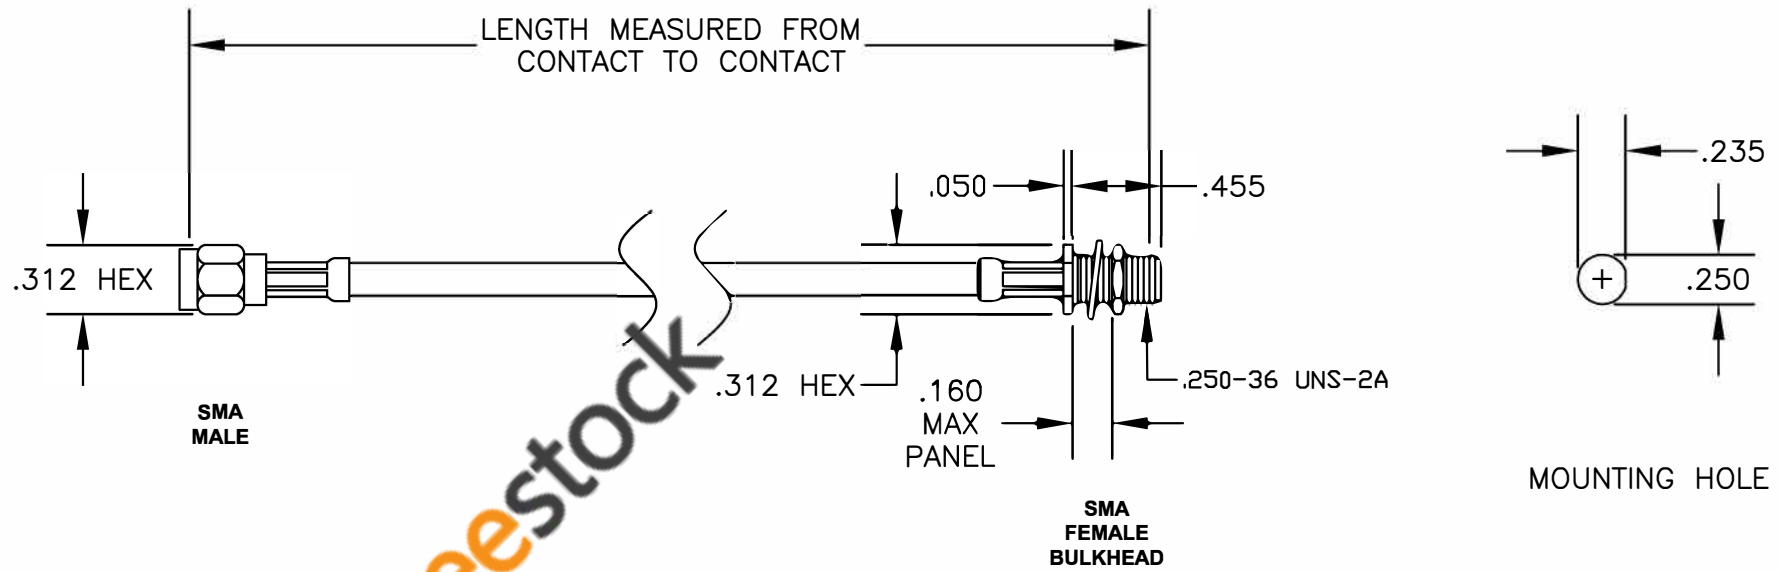

COMPONENTS	IMPEDANCE
SMA MALE	50 OHM
SMA FEMALE BULKHEAD	50 OHM

Standard Lengths	
-12	12"
-24	24"
-36	36"
-48	48"
-60	60"
-XXX	Custom Length in inches

**8TH FLOOR, BUILDING 1, YONGFU SCIENCE AND TECHNOLOGY CENTER INDUSTRIAL PARK, NANZHA DISTRICT 5, HUMEN, 523900, DONGGUAN, GUANGDONG, CHINA**  
 WEBSITE: [www.ebeestock.com](http://www.ebeestock.com)  
 EMAIL: [sales@ebeestock.com](mailto:sales@ebeestock.com)

ET36854	DES. CABLE ASSEMBLY, RG223/U, SMA MALE TO SMA FEMALE BULKHEAD			
SIZE A	FSCM NO. 53919	CAD FILE 022707	SCALE N/A	127

- NOTES:**
1. UNLESS OTHERWISE SPECIFIED ALL DIMENSIONS ARE NOMINAL.
  2. ALL SPECIFICATIONS ARE SUBJECT TO CHANGE WITHOUT NOTICE AT ANY TIME.
  3. DIMENSIONS ARE IN INCHES.
  4. LENGTH TOLERANCE IS  $\pm 1.5\%$  OR  $\pm 3/8"$ , WHICHEVER IS GREATER.