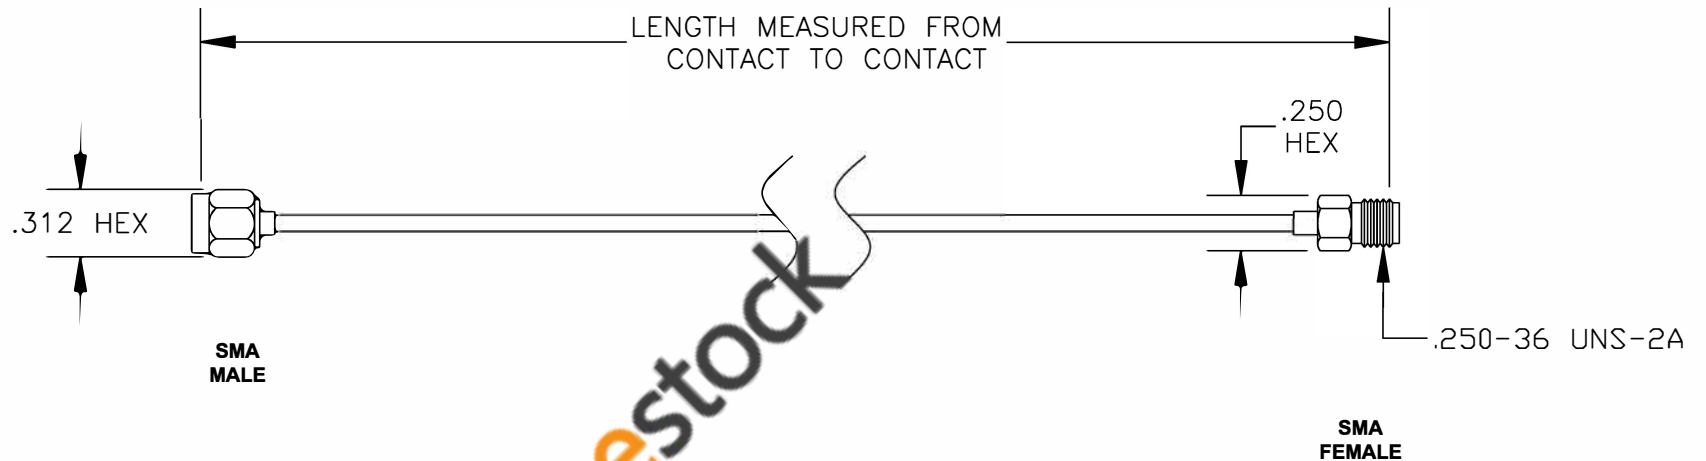

COMPONENTS	IMPEDANCE
SMA MALE	50 OHM
SMA FEMALE	50 OHM

Standard Lengths	
-12	12"
-24	24"
-36	36"
-48	48"
-60	60"
-XXX	Custom Length in inches

ebeestock

8TH FLOOR, BUILDING 1, YONGFU SCIENCE AND TECHNOLOGY
CENTER INDUSTRIAL PARK, NANZHA DISTRICT 5,
HUMEN, 523900, DONGGUAN, GUANGDONG, CHINA

ebeestock

WEBSITE: www.ebeestock.com
EMAIL: sales@ebeestock.com

ET36888

DES. CABLE ASSEMBLY, PE-SR405FL, SMA MALE
TO SMA FEMALE

REV. A	FSCM NO. 53919	CAD FILE 021108	SCALE N/A	SIZE A 127
--------	----------------	-----------------	-----------	------------

NOTES:

1. UNLESS OTHERWISE SPECIFIED ALL DIMENSIONS ARE NOMINAL.
2. ALL SPECIFICATIONS ARE SUBJECT TO CHANGE WITHOUT NOTICE AT ANY TIME.
3. DIMENSIONS ARE IN INCHES.
4. LENGTH TOLERANCE IS $\pm 1.5\%$ OR $\pm 3/8"$, WHICHEVER IS GREATER.