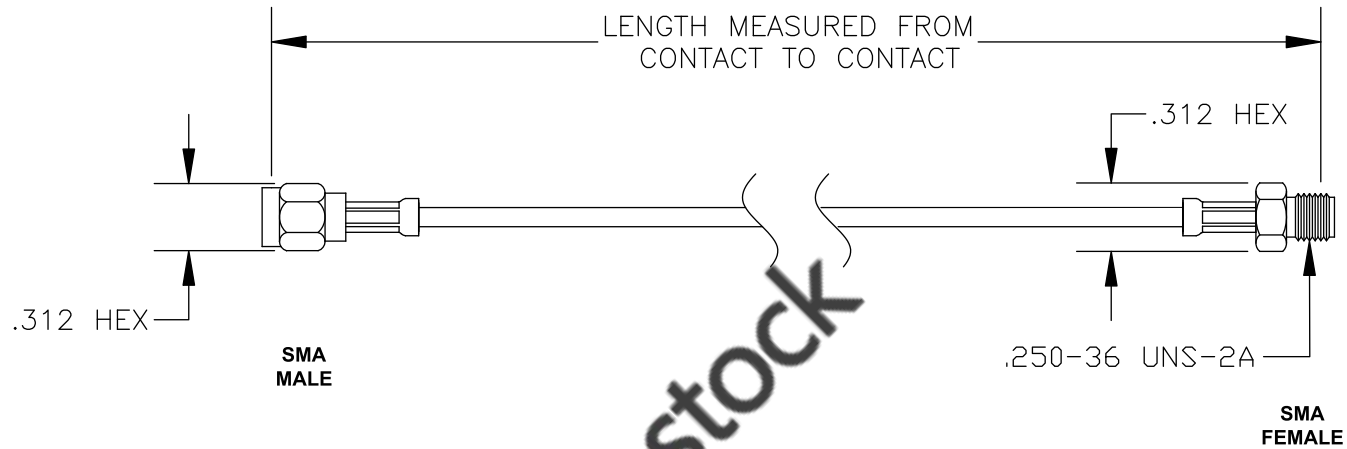

COMPONENTS	IMPEDANCE
SMA MALE	50 OHM
SMA FEMALE	50 OHM

Standard Lengths	
-12	12"
-24	24"
-36	36"
-48	48"
-60	60"
-XXX	Custom Length in inches

8TH FLOOR, BUILDING 1, YONGFU SCIENCE AND TECHNOLOGY CENTER INDUSTRIAL PARK, NANZHA DISTRICT 5, HUMEN, 523900, DONGGUAN, GUANGDONG, CHINA
 WEBSITE: www.ebeestock.com
 EMAIL: sales@ebeestock.com

ET36916		DES. CABLE ASSEMBLY, RG188A/U, SMA MALE TO SMA FEMALE (LEAD FREE)	
----------------	--	---	--

SIZE A	FSCM NO. 53919	CAD FILE 022607	SCALE N/A	127
--------	----------------	-----------------	-----------	-----

- NOTES:**
1. UNLESS OTHERWISE SPECIFIED ALL DIMENSIONS ARE NOMINAL.
 2. ALL SPECIFICATIONS ARE SUBJECT TO CHANGE WITHOUT NOTICE AT ANY TIME.
 3. DIMENSIONS ARE IN INCHES.
 4. LENGTH TOLERANCE IS $\pm 1.5\%$ OR $\pm 3/8"$, WHICHEVER IS GREATER.