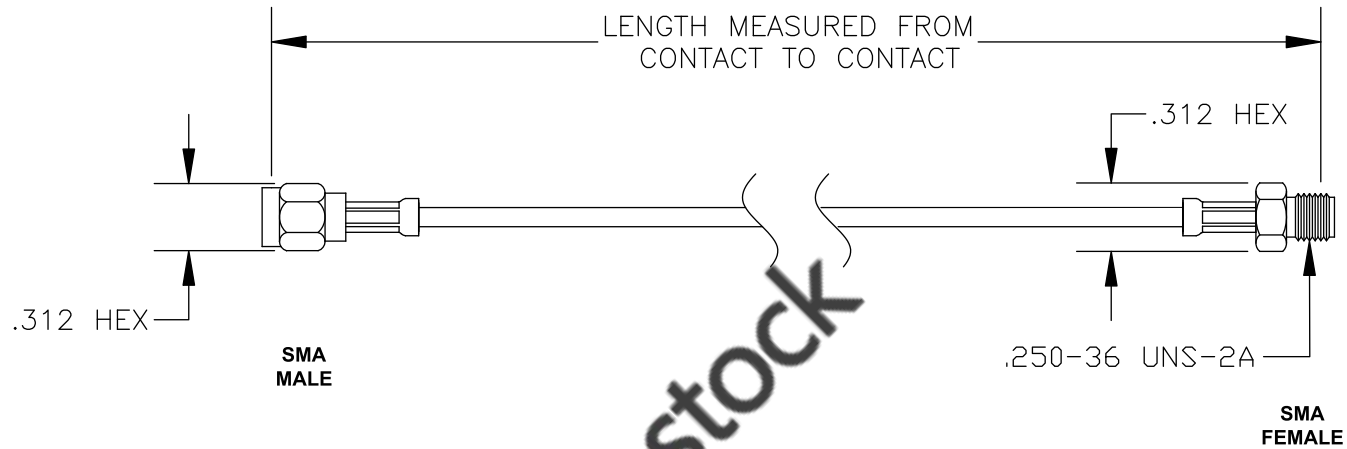

COMPONENTS	IMPEDANCE
SMA MALE	50 OHM
SMA FEMALE	50 OHM

Standard Lengths	
-12	12"
-24	24"
-36	36"
-48	48"
-60	60"
-XXX	Custom Length in inches

RoHS  
Compliance  
Certified

**8TH FLOOR, BUILDING 1, YONGFU SCIENCE AND TECHNOLOGY CENTER INDUSTRIAL PARK, NANZHA DISTRICT 5, HUMEN, 523900, DONGGUAN, GUANGDONG, CHINA**  
 WEBSITE: [www.ebeestock.com](http://www.ebeestock.com)  
 EMAIL: [sales@ebeestock.com](mailto:sales@ebeestock.com)

<b>ET36917</b>		DES. CABLE ASSEMBLY, RG188A/U, SMA MALE TO SMA FEMALE (LEAD FREE)	
----------------	--	---	--

SIZE A	FSCM NO. 53919	CAD FILE 022607	SCALE N/A	127
--------	----------------	-----------------	-----------	-----

- NOTES:
1. UNLESS OTHERWISE SPECIFIED ALL DIMENSIONS ARE NOMINAL.
  2. ALL SPECIFICATIONS ARE SUBJECT TO CHANGE WITHOUT NOTICE AT ANY TIME.
  3. DIMENSIONS ARE IN INCHES.
  4. LENGTH TOLERANCE IS  $\pm 1.5\%$  OR  $\pm 3/8"$ , WHICHEVER IS GREATER.