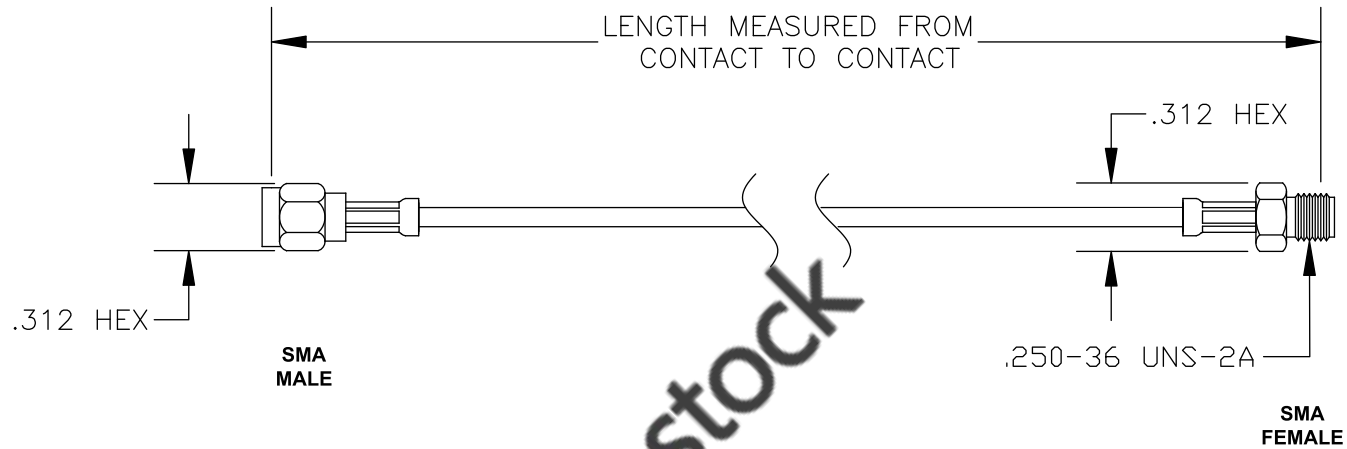

COMPONENTS	IMPEDANCE
SMA MALE	50 OHM
SMA FEMALE	50 OHM

Standard Lengths	
-12	12"
-24	24"
-36	36"
-48	48"
-60	60"
-XXX	Custom Length in inches

RoHS  
Compliance  
Certified

**8TH FLOOR, BUILDING 1, YONGFU SCIENCE AND TECHNOLOGY CENTER INDUSTRIAL PARK, NANZHA DISTRICT 5, HUMEN, 523900, DONGGUAN, GUANGDONG, CHINA**  
 WEBSITE: [www.ebeestock.com](http://www.ebeestock.com)  
 EMAIL: [sales@ebeestock.com](mailto:sales@ebeestock.com)

<b>ET36918</b>		DES. CABLE ASSEMBLY, RG188A/U, SMA MALE TO SMA FEMALE (LEAD FREE)	
----------------	--	---	--

SIZE A	FSCM NO. 53919	CAD FILE 022607	SCALE N/A	127
--------	----------------	-----------------	-----------	-----

- NOTES:
1. UNLESS OTHERWISE SPECIFIED ALL DIMENSIONS ARE NOMINAL.
  2. ALL SPECIFICATIONS ARE SUBJECT TO CHANGE WITHOUT NOTICE AT ANY TIME.
  3. DIMENSIONS ARE IN INCHES.
  4. LENGTH TOLERANCE IS  $\pm 1.5\%$  OR  $\pm 3/8"$ , WHICHEVER IS GREATER.