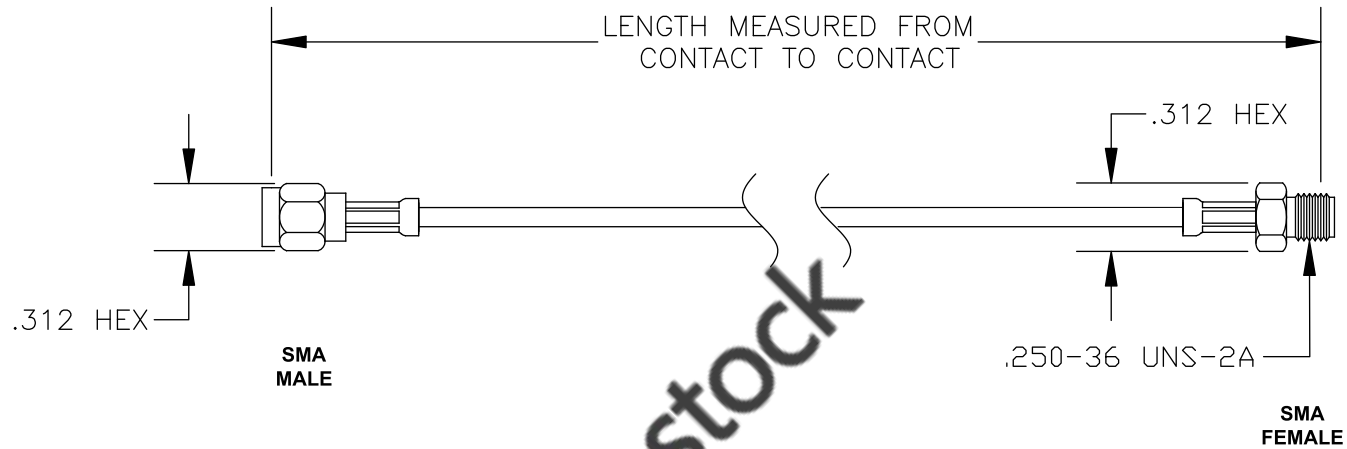

COMPONENTS	IMPEDANCE
SMA MALE	50 OHM
SMA FEMALE	50 OHM

Standard Lengths	
-12	12"
-24	24"
-36	36"
-48	48"
-60	60"
-XXX	Custom Length in inches

8TH FLOOR, BUILDING 1, YONGFU SCIENCE AND TECHNOLOGY CENTER INDUSTRIAL PARK, NANZHA DISTRICT 5, HUMEN, 523900, DONGGUAN, GUANGDONG, CHINA
 WEBSITE: www.ebeestock.com
 EMAIL: sales@ebeestock.com

RoHS
Compliance
Certified

ET36919		DES. CABLE ASSEMBLY, RG188A/U, SMA MALE TO SMA FEMALE (LEAD FREE)	
----------------	--	---	--

SIZE A	FSCM NO. 53919	CAD FILE 022607	SCALE N/A	127
--------	----------------	-----------------	-----------	-----

- NOTES:
1. UNLESS OTHERWISE SPECIFIED ALL DIMENSIONS ARE NOMINAL.
 2. ALL SPECIFICATIONS ARE SUBJECT TO CHANGE WITHOUT NOTICE AT ANY TIME.
 3. DIMENSIONS ARE IN INCHES.
 4. LENGTH TOLERANCE IS $\pm 1.5\%$ OR $\pm 3/8"$, WHICHEVER IS GREATER.