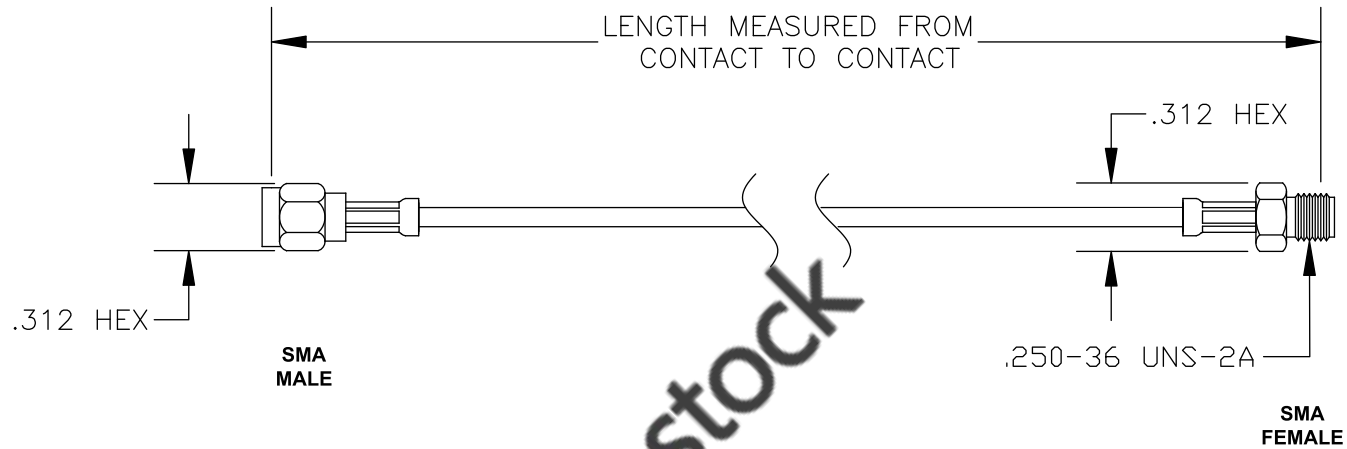

COMPONENTS	IMPEDANCE
SMA MALE	50 OHM
SMA FEMALE	50 OHM

Standard Lengths	
-12	12"
-24	24"
-36	36"
-48	48"
-60	60"
-XXX	Custom Length in inches

RoHS
Compliance
Certified

8TH FLOOR, BUILDING 1, YONGFU SCIENCE AND TECHNOLOGY CENTER INDUSTRIAL PARK, NANZHA DISTRICT 5, HUMEN, 523900, DONGGUAN, GUANGDONG, CHINA
 WEBSITE: www.ebeestock.com
 EMAIL: sales@ebeestock.com

ET36920		DES. CABLE ASSEMBLY, RG188A/U, SMA MALE TO SMA FEMALE (LEAD FREE)	
----------------	--	---	--

SIZE A	FSCM NO. 53919	CAD FILE 022607	SCALE N/A	127
--------	----------------	-----------------	-----------	-----

- NOTES:
1. UNLESS OTHERWISE SPECIFIED ALL DIMENSIONS ARE NOMINAL.
 2. ALL SPECIFICATIONS ARE SUBJECT TO CHANGE WITHOUT NOTICE AT ANY TIME.
 3. DIMENSIONS ARE IN INCHES.
 4. LENGTH TOLERANCE IS $\pm 1.5\%$ OR $\pm 3/8"$, WHICHEVER IS GREATER.