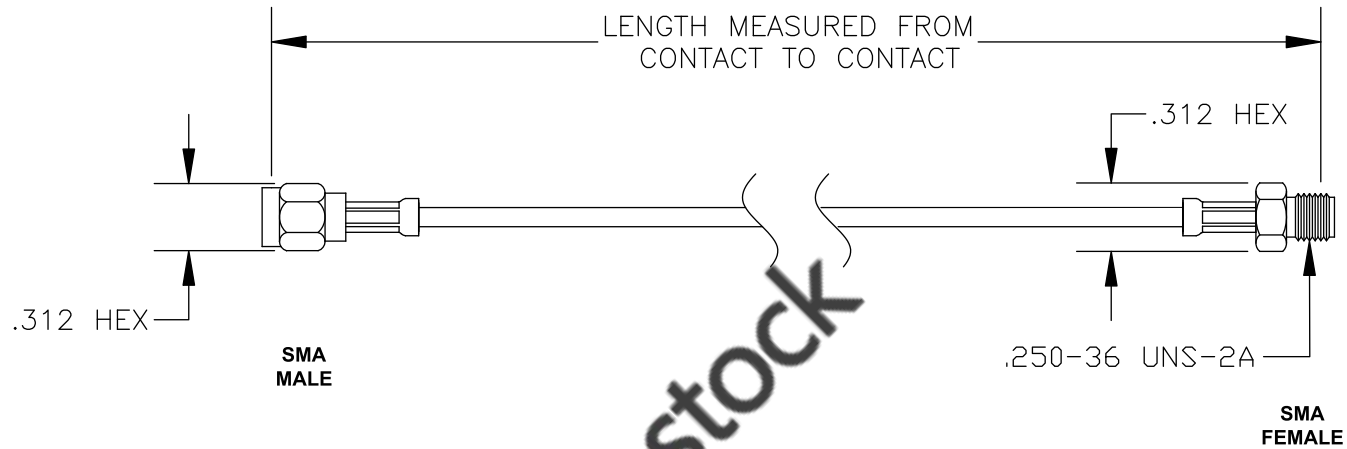

COMPONENTS	IMPEDANCE
SMA MALE	50 OHM
SMA FEMALE	50 OHM

Standard Lengths	
-12	12"
-24	24"
-36	36"
-48	48"
-60	60"
-XXX	Custom Length in inches

RoHS
Compliance
Certified

8TH FLOOR, BUILDING 1, YONGFU SCIENCE AND TECHNOLOGY CENTER INDUSTRIAL PARK, NANZHA DISTRICT 5, HUMEN, 523900, DONGGUAN, GUANGDONG, CHINA
 WEBSITE: www.ebeestock.com
 EMAIL: sales@ebeestock.com

ET36921		DES. CABLE ASSEMBLY, RG188A/U, SMA MALE TO SMA FEMALE (LEAD FREE)	
----------------	--	---	--

SIZE A	FSCM NO. 53919	CAD FILE 022607	SCALE N/A	127
--------	----------------	-----------------	-----------	-----

- NOTES:
1. UNLESS OTHERWISE SPECIFIED ALL DIMENSIONS ARE NOMINAL.
 2. ALL SPECIFICATIONS ARE SUBJECT TO CHANGE WITHOUT NOTICE AT ANY TIME.
 3. DIMENSIONS ARE IN INCHES.
 4. LENGTH TOLERANCE IS $\pm 1.5\%$ OR $\pm 3/8"$, WHICHEVER IS GREATER.