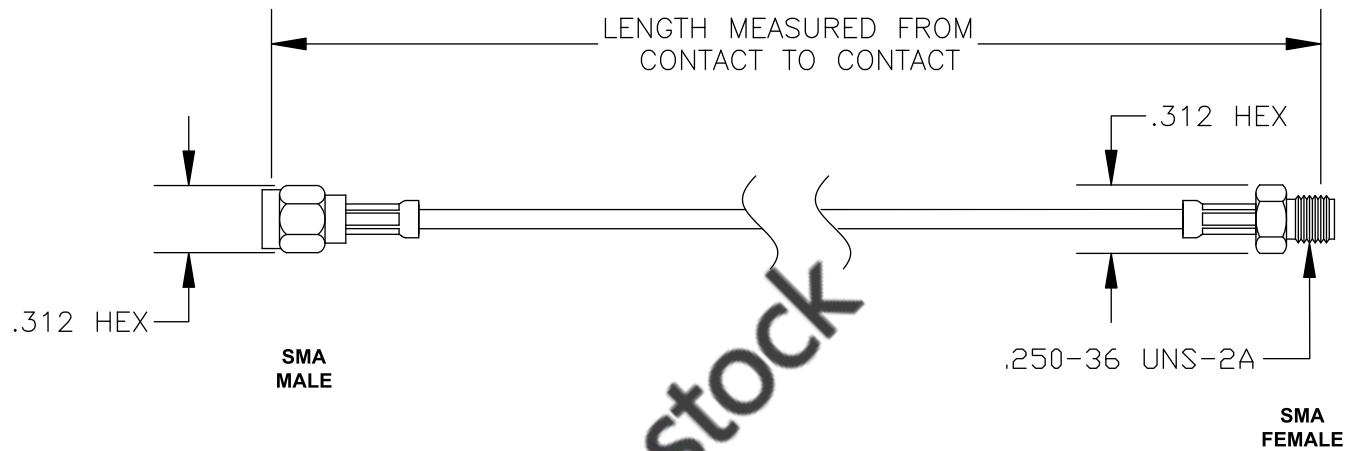

COMPONENTS	IMPEDANCE
SMA MALE	50 OHM
SMA FEMALE	50 OHM

Standard Lengths	
-12	12"
-24	24"
-36	36"
-48	48"
-60	60"
-XXX	Custom Length in inches

RoHS  
Compliance  
Certified

**8TH FLOOR, BUILDING 1, YONGFU SCIENCE AND TECHNOLOGY CENTER INDUSTRIAL PARK, NANZHA DISTRICT 5, HUMEN, 523900, DONGGUAN, GUANGDONG, CHINA**  
 WEBSITE: [www.ebeestock.com](http://www.ebeestock.com)  
 EMAIL: [sales@ebeestock.com](mailto:sales@ebeestock.com)

<b>ET36922</b>		DES. CABLE ASSEMBLY, RG188A/U, SMA MALE TO SMA FEMALE (LEAD FREE)	
----------------	--	---	--

SIZE A	FSCM NO. 53919	CAD FILE 022607	SCALE N/A	127
--------	----------------	-----------------	-----------	-----

- NOTES:
1. UNLESS OTHERWISE SPECIFIED ALL DIMENSIONS ARE NOMINAL.
  2. ALL SPECIFICATIONS ARE SUBJECT TO CHANGE WITHOUT NOTICE AT ANY TIME.
  3. DIMENSIONS ARE IN INCHES.
  4. LENGTH TOLERANCE IS  $\pm 1.5\%$  OR  $\pm 3/8"$ , WHICHEVER IS GREATER.