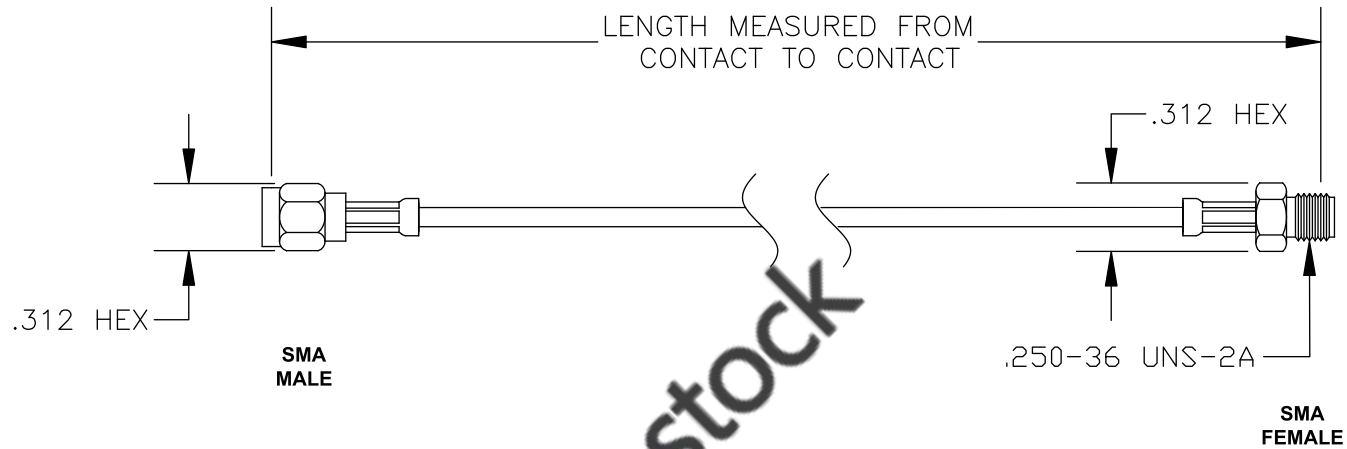

COMPONENTS	IMPEDANCE
SMA MALE	50 OHM
SMA FEMALE	50 OHM

Standard Lengths	
-12	12"
-24	24"
-36	36"
-48	48"
-60	60"
-XXX	Custom Length in inches

8TH FLOOR, BUILDING 1, YONGFU SCIENCE AND TECHNOLOGY CENTER INDUSTRIAL PARK, NANZHA DISTRICT 5, HUMEN, 523900, DONGGUAN, GUANGDONG, CHINA
 WEBSITE: www.ebeestock.com
 EMAIL: sales@ebeestock.com

RoHS
Compliance
Certified

ET36923		DES. CABLE ASSEMBLY, RG188A/U, SMA MALE TO SMA FEMALE (LEAD FREE)	
----------------	--	---	--

SIZE A	FSCM NO. 53919	CAD FILE 022607	SCALE N/A	127
--------	----------------	-----------------	-----------	-----

- NOTES:
1. UNLESS OTHERWISE SPECIFIED ALL DIMENSIONS ARE NOMINAL.
 2. ALL SPECIFICATIONS ARE SUBJECT TO CHANGE WITHOUT NOTICE AT ANY TIME.
 3. DIMENSIONS ARE IN INCHES.
 4. LENGTH TOLERANCE IS $\pm 1.5\%$ OR $\pm 3/8"$, WHICHEVER IS GREATER.