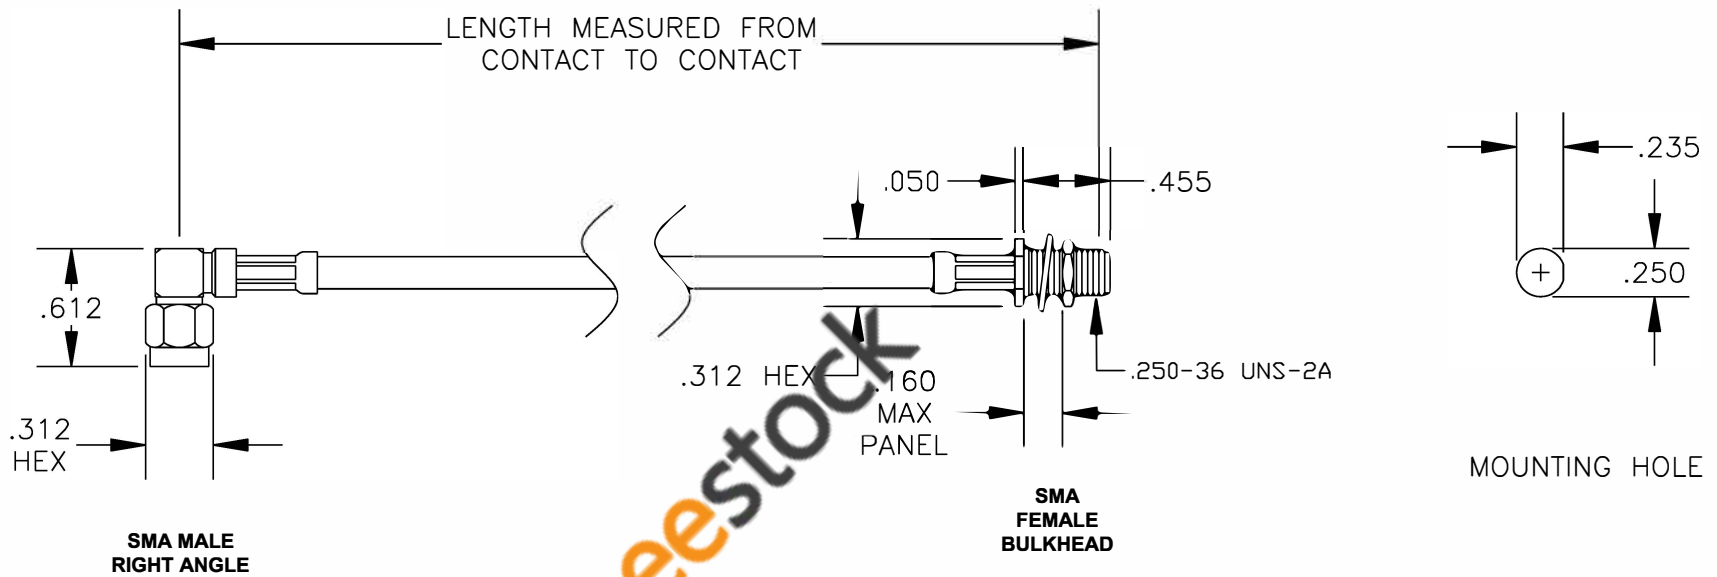

COMPONENTS	IMPEDANCE
SMA MALE RIGHT ANGLE	50 OHM
SMA FEMALE BULKHEAD	50 OHM

Standard Lengths	
-12	12"
-24	24"
-36	36"
-48	48"
-60	60"
-XXX	Custom Length in inches

8TH FLOOR, BUILDING 1, YONGFU SCIENCE AND TECHNOLOGY CENTER INDUSTRIAL PARK, NANZHA DISTRICT 5, HUMEN, 523900, DONGGUAN, GUANGDONG, CHINA
 WEBSITE: www.ebeeStock.com
 EMAIL: sales@ebeeStock.com

ET36940		DES. CABLE ASSEMBLY, RG142B/U, SMA MALE RIGHT ANGLE TO SMA FEMALE BULKHEAD	
----------------	--	----------------------------------------------------------------------------	--

REV. A	FSCM NO. 53919	CAD FILE 021208	SCALE N/A	SIZE A 127
--------	----------------	-----------------	-----------	------------

- NOTES:**
- UNLESS OTHERWISE SPECIFIED ALL DIMENSIONS ARE NOMINAL.
 - ALL SPECIFICATIONS ARE SUBJECT TO CHANGE WITHOUT NOTICE AT ANY TIME.
 - DIMENSIONS ARE IN INCHES.
 - LENGTH TOLERANCE IS $\pm 1.5\%$ OR $\pm 3/8"$, WHICHEVER IS GREATER.