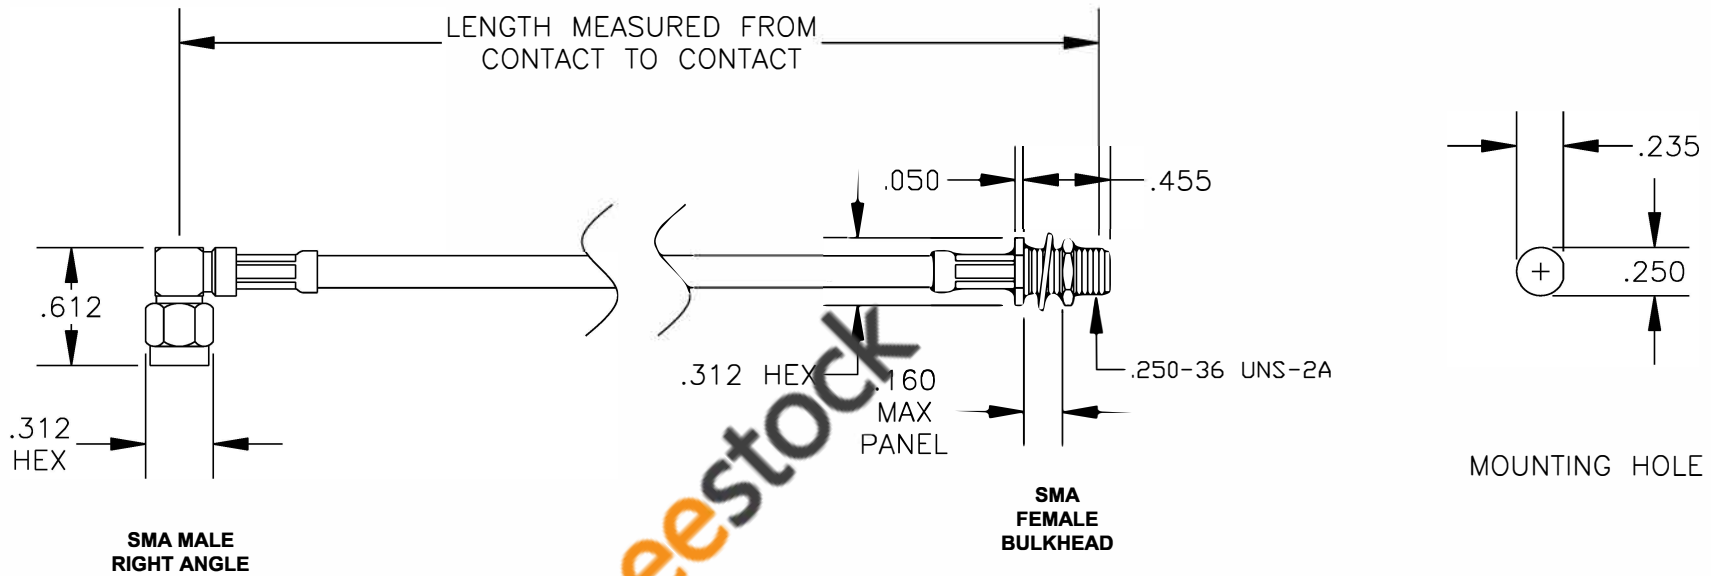

COMPONENTS	IMPEDANCE
SMA MALE RIGHT ANGLE	50 OHM
SMA FEMALE BULKHEAD	50 OHM

Standard Lengths	
-12	12"
-24	24"
-36	36"
-48	48"
-60	60"
-XXX	Custom Length in inches

8TH FLOOR, BUILDING 1, YONGFU SCIENCE AND TECHNOLOGY CENTER INDUSTRIAL PARK, NANZHA DISTRICT 5, HUMEN, 523900, DONGGUAN, GUANGDONG, CHINA
 WEBSITE: www.ebeestock.com
 EMAIL: sales@ebeestock.com

ET36944	DES. CABLE ASSEMBLY, RG142B/U, SMA MALE RIGHT ANGLE TO SMA FEMALE BULKHEAD
----------------	--

REV. A	FSCM NO. 53919	CAD FILE 021208	SCALE N/A	SIZE A 127
--------	----------------	-----------------	-----------	------------

- NOTES:
1. UNLESS OTHERWISE SPECIFIED ALL DIMENSIONS ARE NOMINAL.
 2. ALL SPECIFICATIONS ARE SUBJECT TO CHANGE WITHOUT NOTICE AT ANY TIME.
 3. DIMENSIONS ARE IN INCHES.
 4. LENGTH TOLERANCE IS $\pm 1.5\%$ OR $\pm 3/8"$, WHICHEVER IS GREATER.