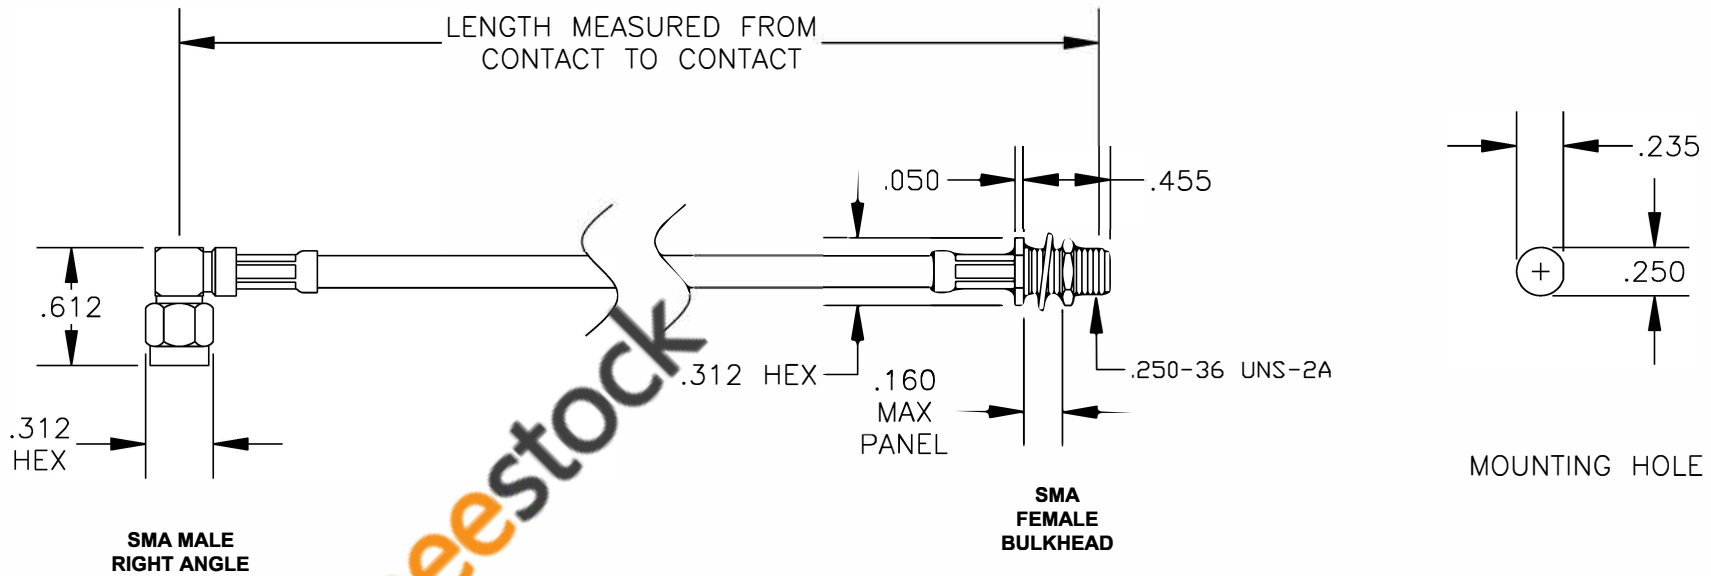

COMPONENTS	IMPEDANCE
SMA MALE RIGHT ANGLE	50 OHM
SMA FEMALE BULKHEAD	50 OHM

Standard Lengths	
-12	12"
-24	24"
-36	36"
-48	48"
-60	60"
-XXX	Custom Length in inches

ebeestock

8TH FLOOR, BUILDING 1, YONGFU SCIENCE AND TECHNOLOGY CENTER INDUSTRIAL PARK, NANZHA DISTRICT 5, HUMEN, 523900, DONGGUAN, GUANGDONG, CHINA
 WEBSITE: www.ebeestock.com
 EMAIL: sales@ebeestock.com

ET36946		DES. CABLE ASSEMBLY, RG142B/U, SMA MALE RIGHT ANGLE TO SMA FEMALE BULKHEAD	
REV. A	FSCM NO. 53919	CAD FILE 021208	SCALE N/A SIZE A 127

- NOTES:
- UNLESS OTHERWISE SPECIFIED ALL DIMENSIONS ARE NOMINAL.
 - ALL SPECIFICATIONS ARE SUBJECT TO CHANGE WITHOUT NOTICE AT ANY TIME.
 - DIMENSIONS ARE IN INCHES.
 - LENGTH TOLERANCE IS $\pm 1.5\%$ OR $\pm 3/8"$, WHICHEVER IS GREATER.