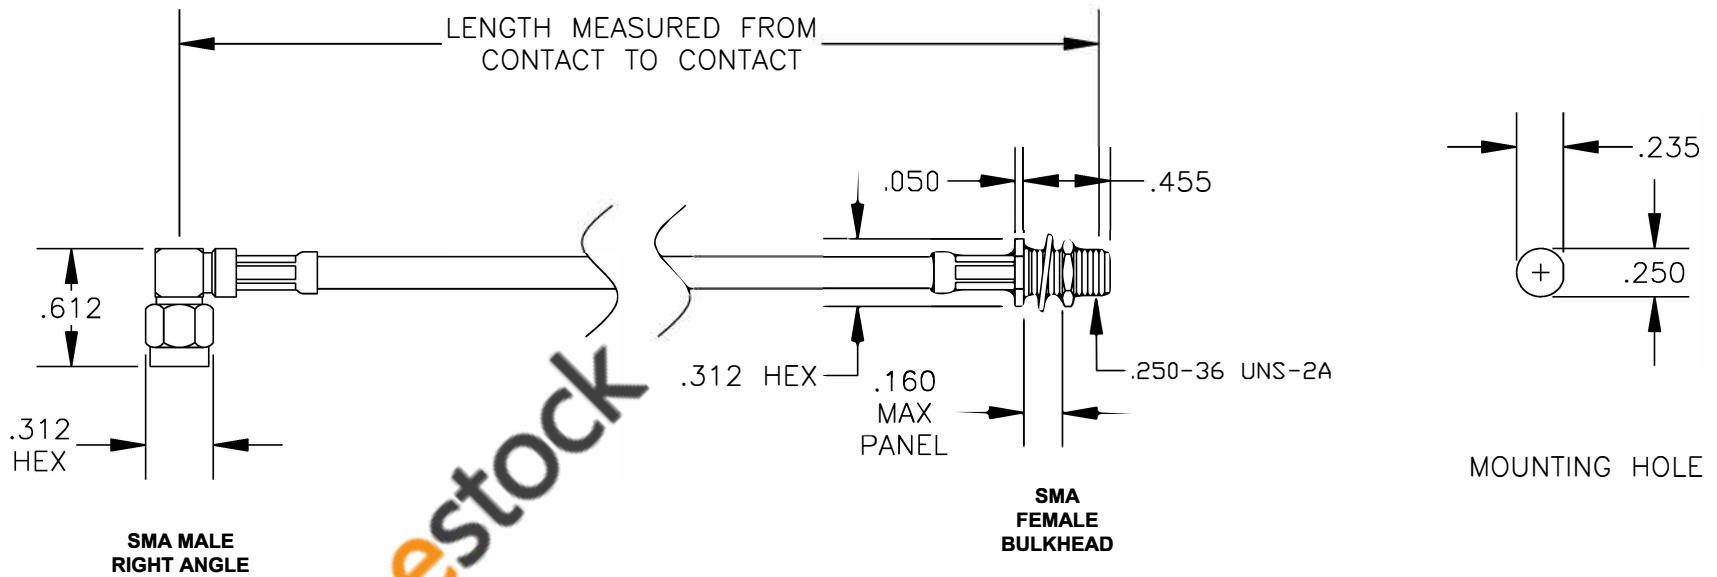

COMPONENTS	IMPEDANCE
SMA MALE RIGHT ANGLE	50 OHM
SMA FEMALE BULKHEAD	50 OHM

Standard Lengths	
-12	12"
-24	24"
-36	36"
-48	48"
-60	60"
-XXX	Custom Length in inches

**8TH FLOOR, BUILDING 1, YONGFU SCIENCE AND TECHNOLOGY CENTER INDUSTRIAL PARK, NANZHA DISTRICT 5, HUMEN, 523900, DONGGUAN, GUANGDONG, CHINA**  
 WEBSITE: [www.ebeestock.com](http://www.ebeestock.com)  
 EMAIL: [sales@ebeestock.com](mailto:sales@ebeestock.com)

<b>ET36947</b>		DES. CABLE ASSEMBLY, RG142B/U, SMA MALE RIGHT ANGLE TO SMA FEMALE BULKHEAD	
----------------	--	--	--

REV. A	FSCM NO. 53919	CAD FILE 021208	SCALE N/A	SIZE A 127
--------	----------------	-----------------	-----------	------------

- NOTES:
1. UNLESS OTHERWISE SPECIFIED ALL DIMENSIONS ARE NOMINAL.
  2. ALL SPECIFICATIONS ARE SUBJECT TO CHANGE WITHOUT NOTICE AT ANY TIME.
  3. DIMENSIONS ARE IN INCHES.
  4. LENGTH TOLERANCE IS  $\pm 1.5\%$  OR  $\pm 3/8"$ , WHICHEVER IS GREATER.