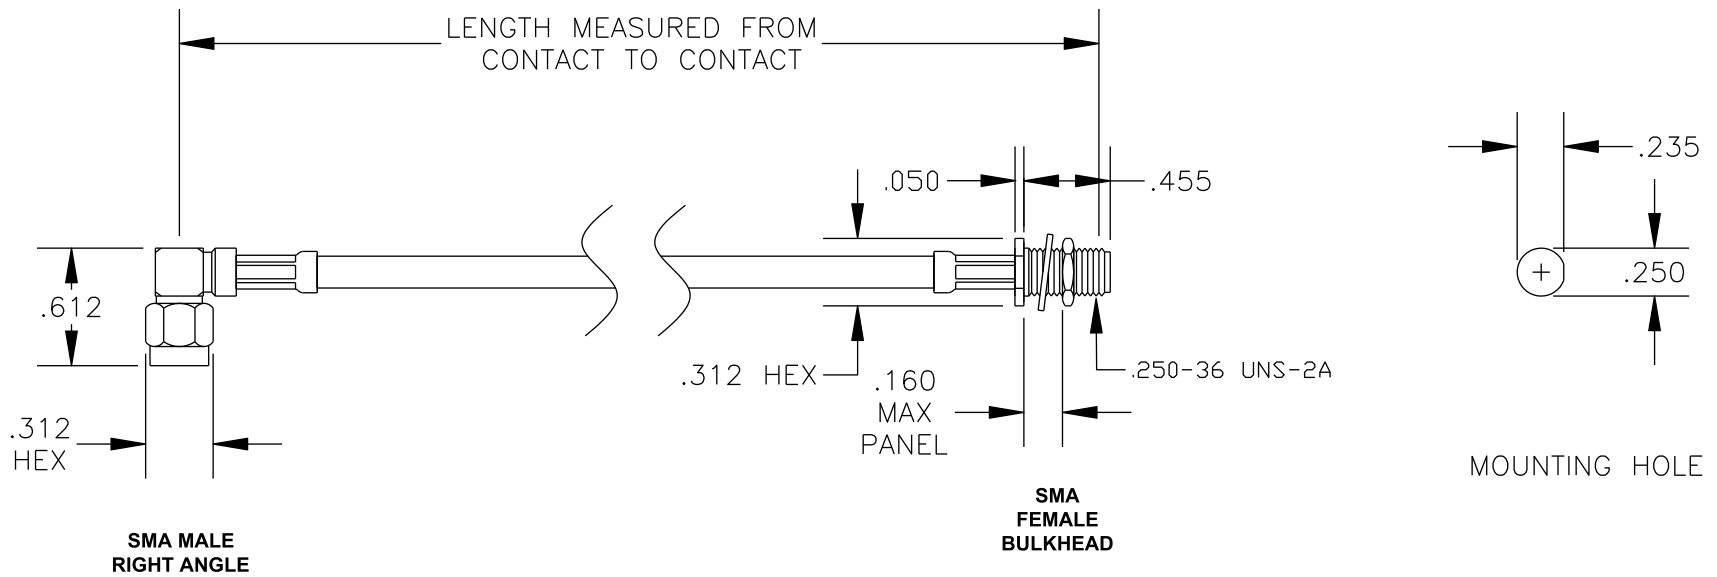

COMPONENTS	IMPEDANCE
SMA MALE RIGHT ANGLE	50 OHM
SMA FEMALE BULKHEAD	50 OHM
RG142B/U	50 OHM

Standard Lengths	
-12	12"
-24	24"
-36	36"
-48	48"
-60	60"
-XXX	Custom Length in inches

PASTERNACK ENTERPRISES, INC.
P.O BOX 16759, IRVINE, CA 92623
PHONE (949) 261-1920 FAX (949) 261-7451
WEB ADDRESS: www.pasternack.com
E-MAIL ADDRESS: sales@pasternack.com
COAXIAL & FIBER OPTICS

DWG TITLE
PE3759LF-XX

DES. CABLE ASSEMBLY, RG142B/U, SMA MALE RIGHT ANGLE TO SMA FEMALE BULKHEAD (LEAD FREE)

REV. A	FSCM NO. 53919	CAD FILE 021208	SCALE N/A	SIZE A 127
--------	----------------	-----------------	-----------	------------

- NOTES:
1. UNLESS OTHERWISE SPECIFIED ALL DIMENSIONS ARE NOMINAL.
 2. ALL SPECIFICATIONS ARE SUBJECT TO CHANGE WITHOUT NOTICE AT ANY TIME.
 3. DIMENSIONS ARE IN INCHES.
 4. LENGTH TOLERANCE IS $\pm 1.5\%$ OR $\pm 3/8"$, WHICHEVER IS GREATER.