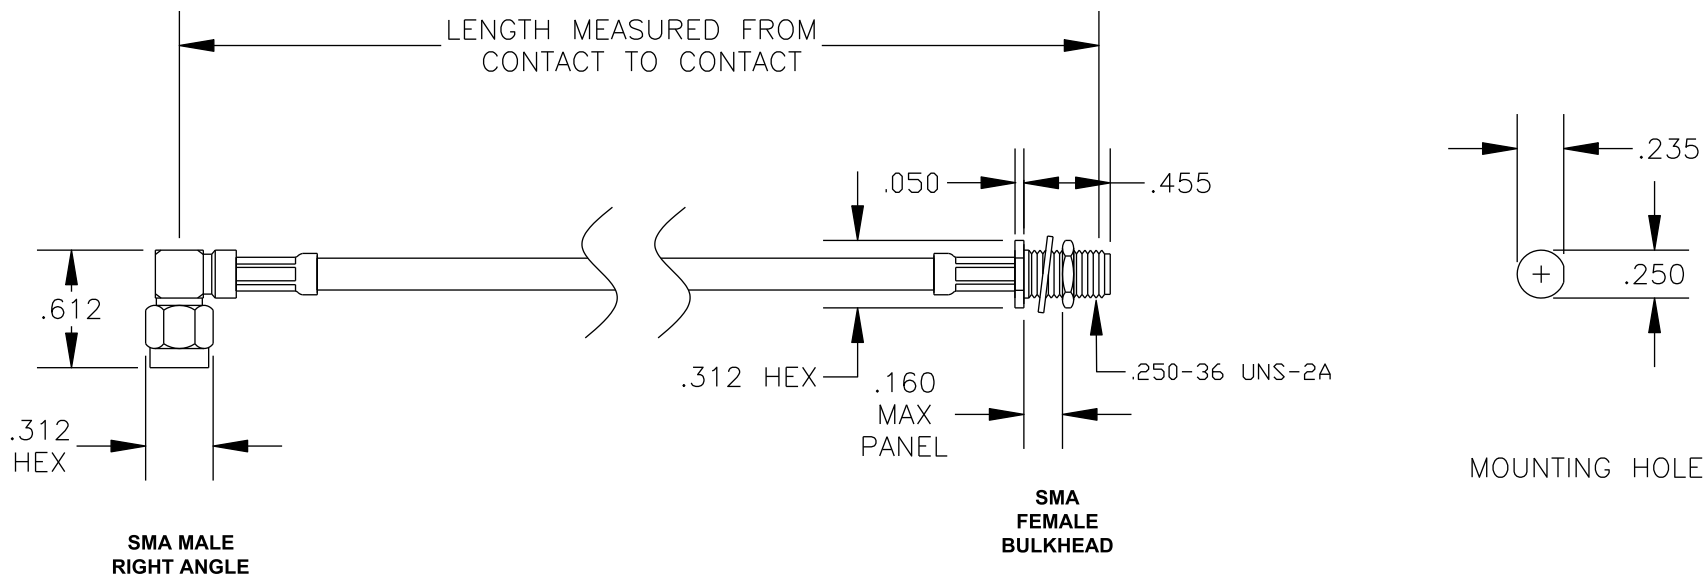

COMPONENTS	IMPEDANCE
SMA MALE RIGHT ANGLE	50 OHM
SMA FEMALE BULKHEAD	50 OHM
RG142B/U	50 OHM

Standard Lengths	
-12	12"
-24	24"
-36	36"
-48	48"
-60	60"
-XXX	Custom Length in inches

**PASTERNACK ENTERPRISES, INC.**

**COAXIAL & FIBER OPTICS**

DWG TITLE

**PE3759LF-XX**

DES. CABLE ASSEMBLY, RG142B/U, SMA MALE RIGHT ANGLE TO SMA FEMALE BULKHEAD (LEAD FREE)

REV. A **FSCM NO. 53919**

CAD FILE 021208

SCALE N/A

SIZE A 127

NOTES:

1. UNLESS OTHERWISE SPECIFIED ALL DIMENSIONS ARE NOMINAL.
2. ALL SPECIFICATIONS ARE SUBJECT TO CHANGE WITHOUT NOTICE AT ANY TIME.
3. DIMENSIONS ARE IN INCHES.
4. LENGTH TOLERANCE IS  $\pm 1.5\%$  OR  $\pm 3/8"$ , WHICHEVER IS GREATER.