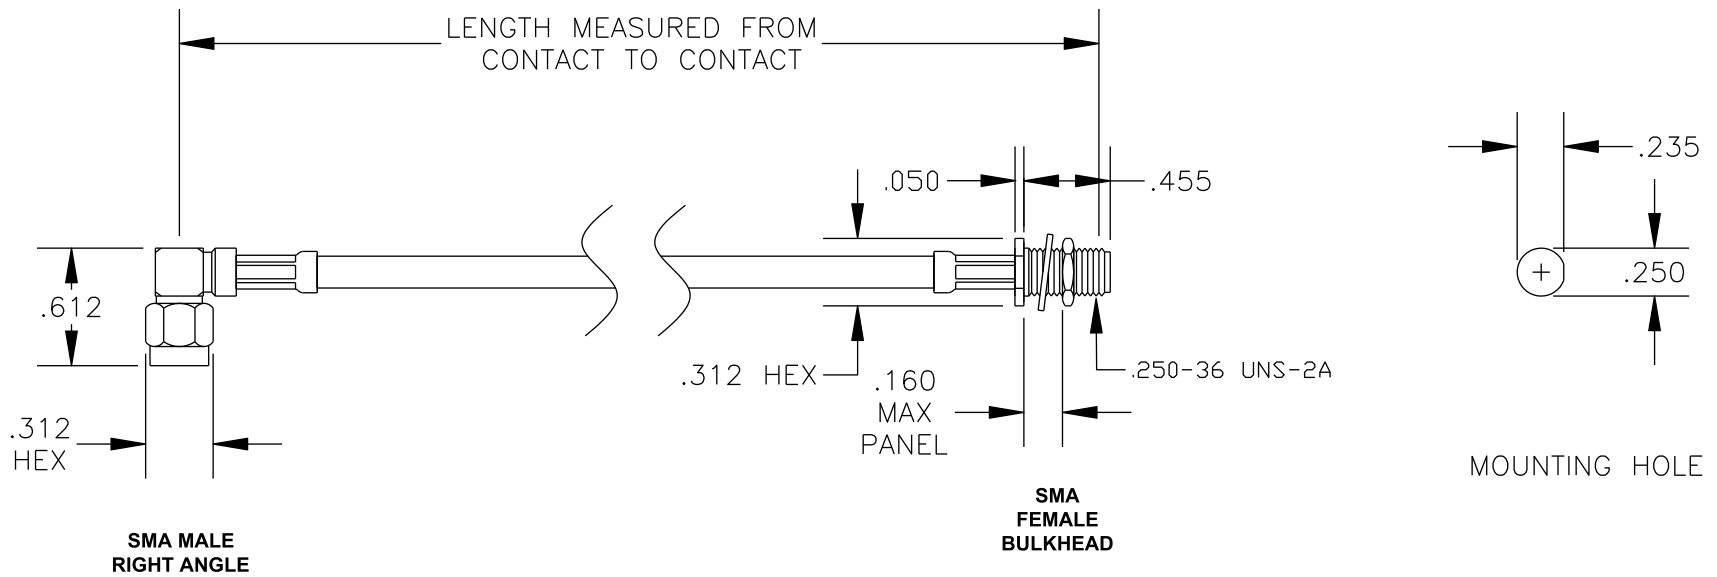

COMPONENTS	IMPEDANCE
SMA MALE RIGHT ANGLE	50 OHM
SMA FEMALE BULKHEAD	50 OHM
RG142B/U	50 OHM

Standard Lengths	
-12	12"
-24	24"
-36	36"
-48	48"
-60	60"
-XXX	Custom Length in inches

PASTERNAK ENTERPRISES, INC.
P.O BOX 16759, IRVINE, CA 92623
PHONE (949) 261-1920 FAX (949) 261-7451
WEB ADDRESS: www.pasternack.com
E-MAIL ADDRESS: sales@pasternack.com
COAXIAL & FIBER OPTICS

DWG TITLE
PE3759LF-XX

DES. CABLE ASSEMBLY, RG142B/U, SMA MALE RIGHT ANGLE TO SMA FEMALE BULKHEAD (LEAD FREE)

REV. A	FSCM NO. 53919	CAD FILE 021208	SCALE N/A	SIZE A 127
--------	----------------	-----------------	-----------	------------

- NOTES:
1. UNLESS OTHERWISE SPECIFIED ALL DIMENSIONS ARE NOMINAL.
 2. ALL SPECIFICATIONS ARE SUBJECT TO CHANGE WITHOUT NOTICE AT ANY TIME.
 3. DIMENSIONS ARE IN INCHES.
 4. LENGTH TOLERANCE IS $\pm 1.5\%$ OR $\pm 3/8"$, WHICHEVER IS GREATER.