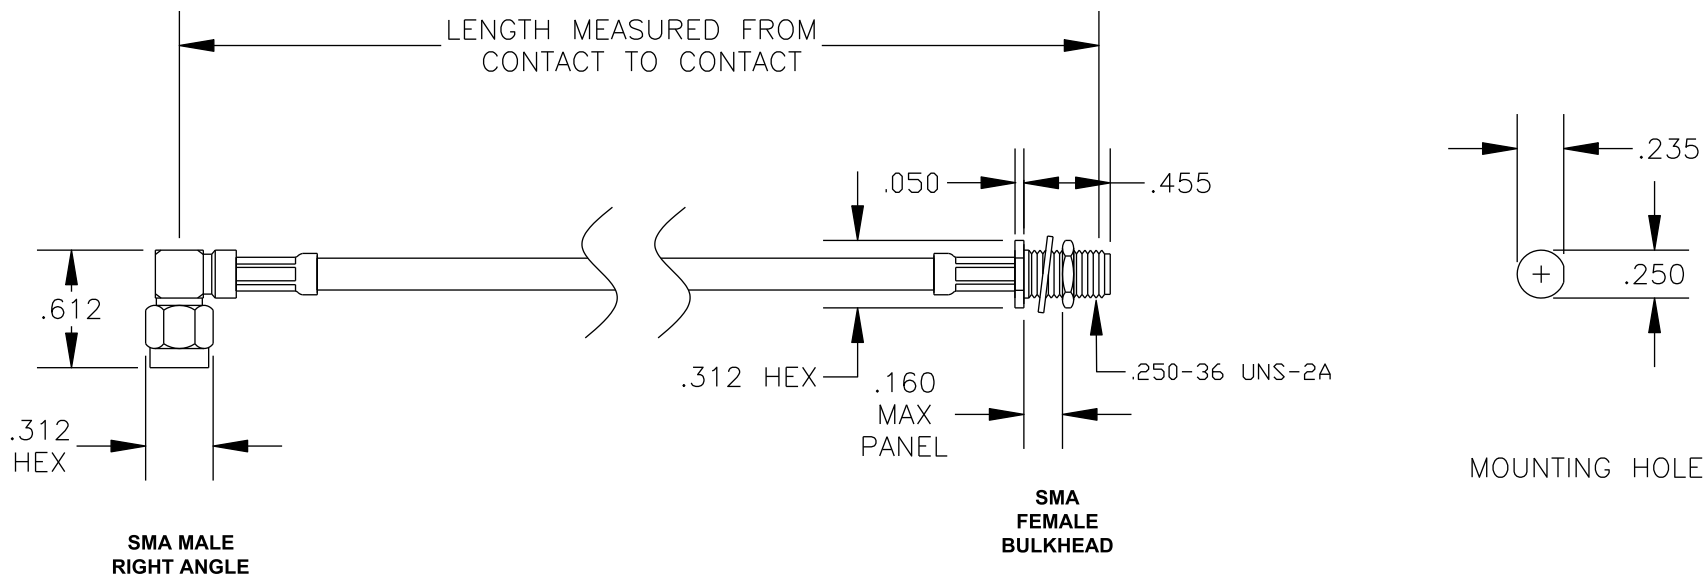

COMPONENTS	IMPEDANCE
SMA MALE RIGHT ANGLE	50 OHM
SMA FEMALE BULKHEAD	50 OHM
RG142B/U	50 OHM

Standard Lengths	
-12	12"
-24	24"
-36	36"
-48	48"
-60	60"
-XXX	Custom Length in inches

PASTERNACK ENTERPRISES, INC.

P.O BOX 16759, IRVINE, CA 92623
PHONE (949) 261-1920 FAX (949) 261-7451

WEB ADDRESS: www.pasternack.com
E-MAIL ADDRESS: sales@pasternack.com

COAXIAL & FIBER OPTICS

DWG TITLE

PE3759LF-XX

DES.

CABLE ASSEMBLY, RG142B/U, SMA MALE RIGHT ANGLE TO SMA FEMALE BULKHEAD (LEAD FREE)

REV. A

FSCM NO. 53919

CAD FILE

021208

SCALE N/A

SIZE A

127

NOTES:

1. UNLESS OTHERWISE SPECIFIED ALL DIMENSIONS ARE NOMINAL.
2. ALL SPECIFICATIONS ARE SUBJECT TO CHANGE WITHOUT NOTICE AT ANY TIME.
3. DIMENSIONS ARE IN INCHES.
4. LENGTH TOLERANCE IS $\pm 1.5\%$ OR $\pm 3/8"$, WHICHEVER IS GREATER.