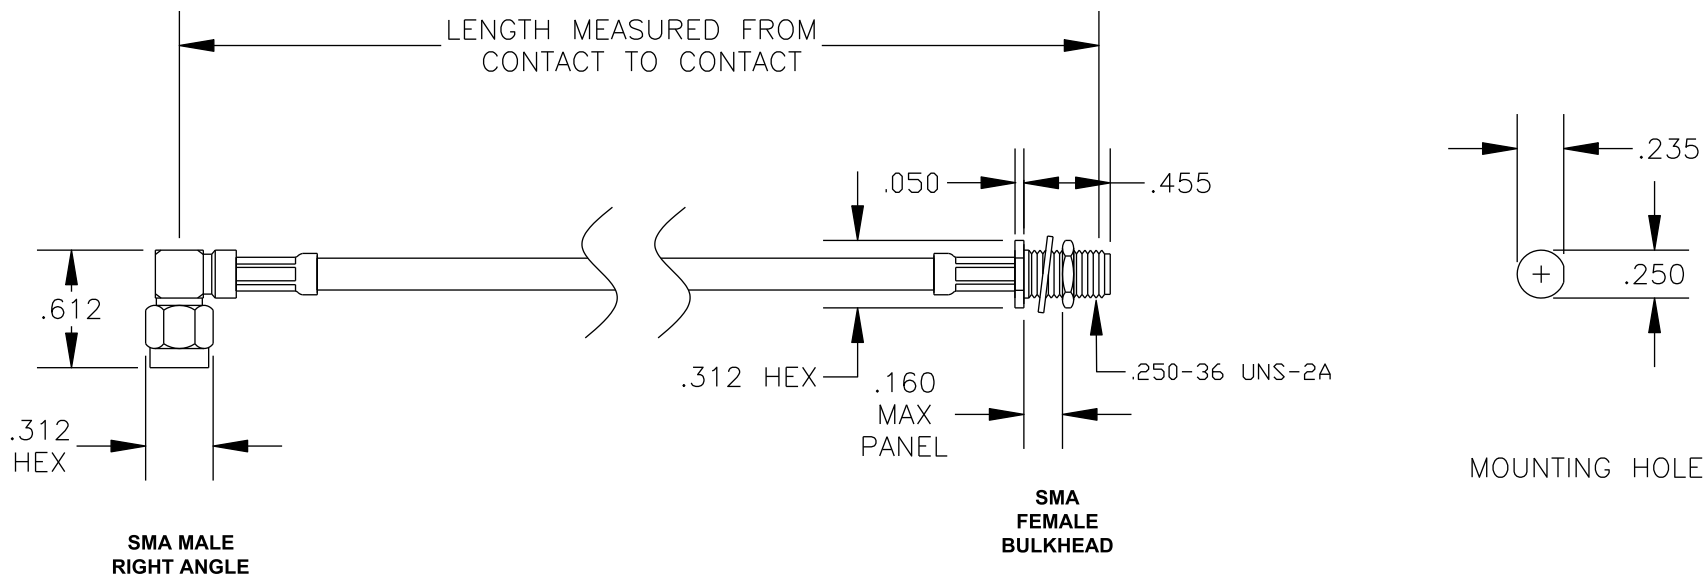

COMPONENTS	IMPEDANCE
SMA MALE RIGHT ANGLE	50 OHM
SMA FEMALE BULKHEAD	50 OHM
RG142B/U	50 OHM

Standard Lengths	
-12	12"
-24	24"
-36	36"
-48	48"
-60	60"
-XXX	Custom Length in inches

PASTERNACK ENTERPRISES, INC.
 P.O BOX 16759, IRVINE, CA 92623
 PHONE (949) 261-1920 FAX (949) 261-7451
 WEB ADDRESS: www.pasternack.com
 E-MAIL ADDRESS: sales@pasternack.com
COAXIAL & FIBER OPTICS

DWG TITLE
PE3759LF-XX

DES. CABLE ASSEMBLY, RG142B/U, SMA MALE RIGHT ANGLE TO SMA FEMALE BULKHEAD (LEAD FREE)

REV. A FSCM NO. 53919 CAD FILE 021208 SCALE N/A SIZE A 127

RoHS
 Compliance
 Certified

- NOTES:
1. UNLESS OTHERWISE SPECIFIED ALL DIMENSIONS ARE NOMINAL.
 2. ALL SPECIFICATIONS ARE SUBJECT TO CHANGE WITHOUT NOTICE AT ANY TIME.
 3. DIMENSIONS ARE IN INCHES.
 4. LENGTH TOLERANCE IS $\pm 1.5\%$ OR $\pm 3/8"$, WHICHEVER IS GREATER.