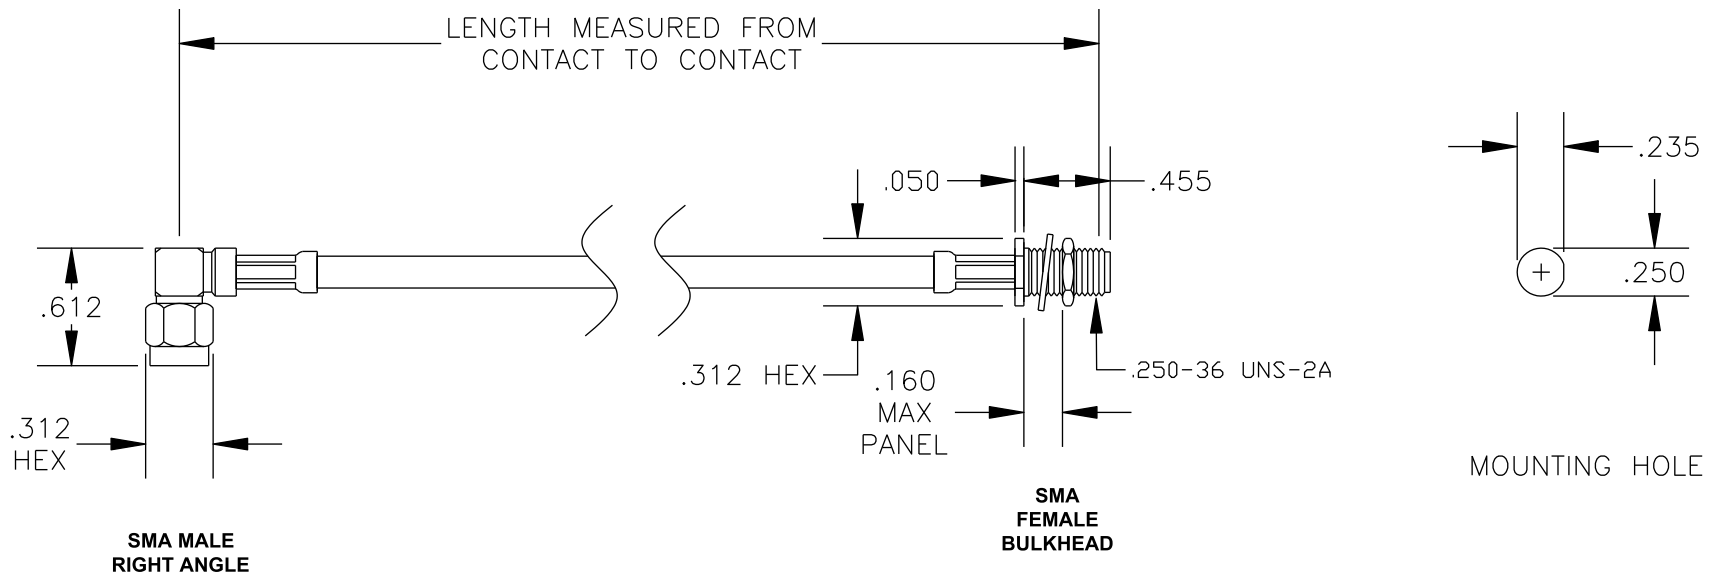

COMPONENTS	IMPEDANCE
SMA MALE RIGHT ANGLE	50 OHM
SMA FEMALE BULKHEAD	50 OHM
RG142B/U	50 OHM

Standard Lengths	
-12	12"
-24	24"
-36	36"
-48	48"
-60	60"
-XXX	Custom Length in inches

**PASTERNACK ENTERPRISES, INC.**  
 P.O BOX 16759, IRVINE, CA 92623  
 PHONE (949) 261-1920 FAX (949) 261-7451  
 WEB ADDRESS: [www.pasternack.com](http://www.pasternack.com)  
 E-MAIL ADDRESS: [sales@pasternack.com](mailto:sales@pasternack.com)  
**COAXIAL & FIBER OPTICS**

DWG TITLE  
**PE3759LF-XX**

DES. CABLE ASSEMBLY, RG142B/U, SMA MALE RIGHT ANGLE TO SMA FEMALE BULKHEAD (LEAD FREE)

REV. A	FSCM NO. 53919	CAD FILE 021208	SCALE N/A	SIZE A 127
--------	----------------	-----------------	-----------	------------

- NOTES:
1. UNLESS OTHERWISE SPECIFIED ALL DIMENSIONS ARE NOMINAL.
  2. ALL SPECIFICATIONS ARE SUBJECT TO CHANGE WITHOUT NOTICE AT ANY TIME.
  3. DIMENSIONS ARE IN INCHES.
  4. LENGTH TOLERANCE IS  $\pm 1.5\%$  OR  $\pm 3/8"$ , WHICHEVER IS GREATER.