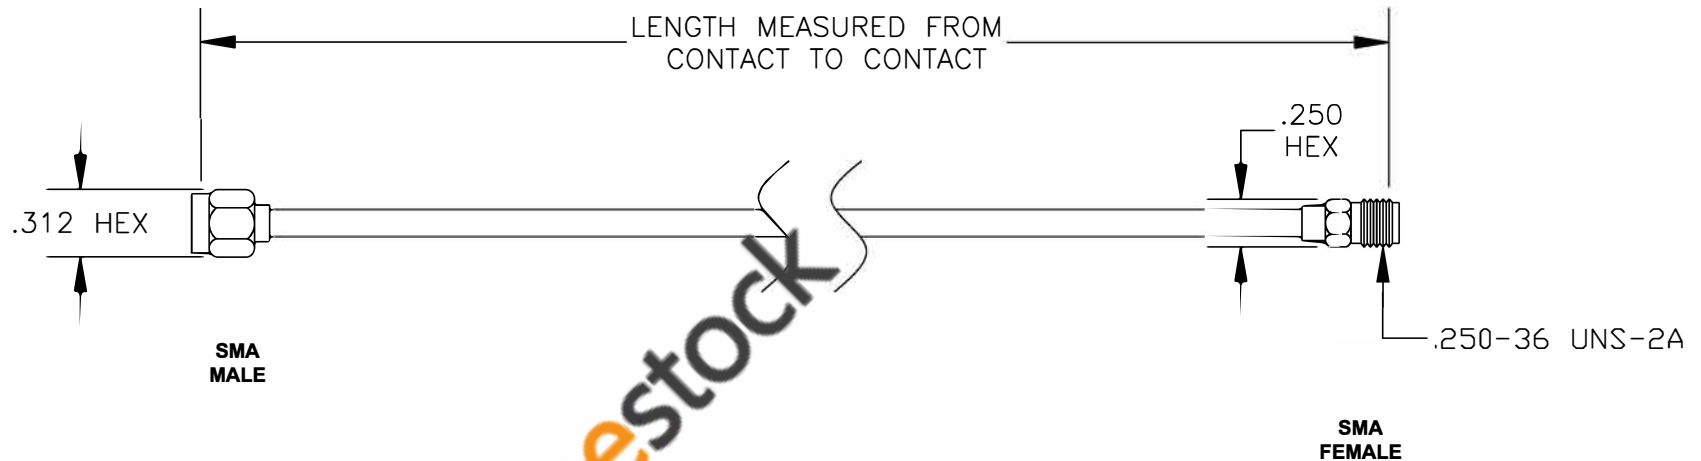

COMPONENTS	IMPEDANCE
SMA MALE	50 OHM
SMA FEMALE	50 OHM

Standard Lengths	
-12	12"
-24	24"
-36	36"
-48	48"
-60	60"
-XXX	Custom Length in inches

RoHS
Compliance
Certified

8TH FLOOR, BUILDING 1, YONGFU SCIENCE AND TECHNOLOGY CENTER INDUSTRIAL PARK, NANZHA DISTRICT 5, HUMEN, 523900, DONGGUAN, GUANGDONG, CHINA
 WEBSITE: www.ebeestock.com
 EMAIL: sales@ebeestock.com

ET36964		DES. CABLE ASSEMBLY, PE-SR402FL, SMA MALE TO SMA FEMALE (LEAD FREE)	
----------------	--	---	--

REV. A	FSCM NO. 53919	CAD FILE 021308	SCALE N/A	SIZE A 127
--------	----------------	-----------------	-----------	------------

- NOTES:
1. UNLESS OTHERWISE SPECIFIED ALL DIMENSIONS ARE NOMINAL.
 2. ALL SPECIFICATIONS ARE SUBJECT TO CHANGE WITHOUT NOTICE AT ANY TIME.
 3. DIMENSIONS ARE IN INCHES.
 4. LENGTH TOLERANCE IS $\pm 1.5\%$ OR $\pm 3/8"$, WHICHEVER IS GREATER.