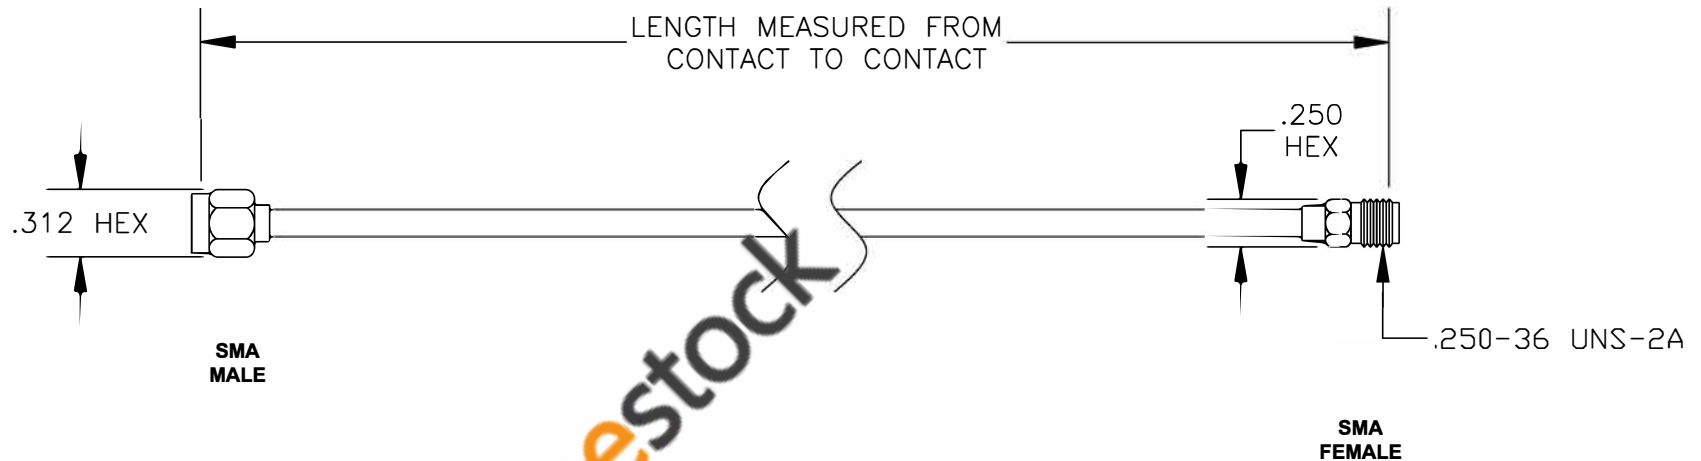

COMPONENTS	IMPEDANCE
SMA MALE	50 OHM
SMA FEMALE	50 OHM

Standard Lengths	
-12	12"
-24	24"
-36	36"
-48	48"
-60	60"
-XXX	Custom Length in inches

ebeestock

RoHS  
Compliance  
Certified

**8TH FLOOR, BUILDING 1, YONGFU SCIENCE AND TECHNOLOGY CENTER INDUSTRIAL PARK, NANZHA DISTRICT 5, HUMEN, 523900, DONGGUAN, GUANGDONG, CHINA**  
 WEBSITE: [www.ebeestock.com](http://www.ebeestock.com)  
 EMAIL: [sales@ebeestock.com](mailto:sales@ebeestock.com)

<b>ET36967</b>		DES. CABLE ASSEMBLY, PE-SR402FL, SMA MALE TO SMA FEMALE (LEAD FREE)	
----------------	--	---	--

REV. A	FSCM NO. 53919	CAD FILE 021308	SCALE N/A	SIZE A 127
--------	----------------	-----------------	-----------	------------

- NOTES:**
1. UNLESS OTHERWISE SPECIFIED ALL DIMENSIONS ARE NOMINAL.
  2. ALL SPECIFICATIONS ARE SUBJECT TO CHANGE WITHOUT NOTICE AT ANY TIME.
  3. DIMENSIONS ARE IN INCHES.
  4. LENGTH TOLERANCE IS  $\pm 1.5\%$  OR  $\pm 3/8"$ , WHICHEVER IS GREATER.