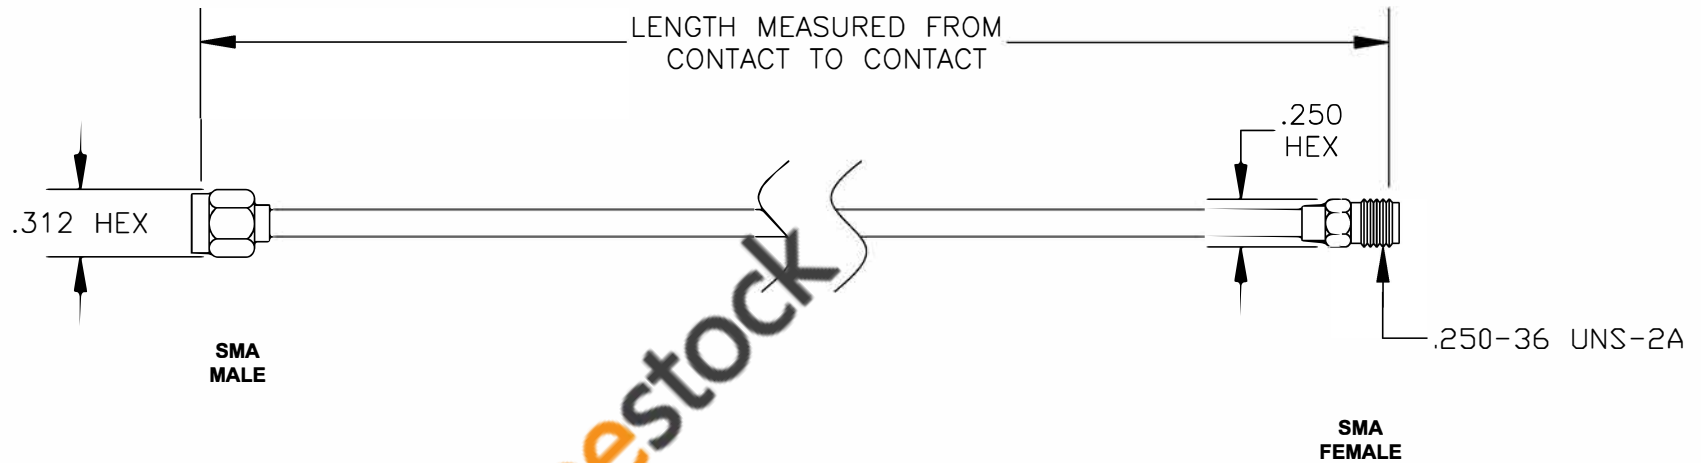

COMPONENTS	IMPEDANCE
SMA MALE	50 OHM
SMA FEMALE	50 OHM

Standard Lengths	
-12	12"
-24	24"
-36	36"
-48	48"
-60	60"
-XXX	Custom Length in inches

ebeestock

RoHS
Compliance
Certified

8TH FLOOR, BUILDING 1, YONGFU SCIENCE AND TECHNOLOGY CENTER INDUSTRIAL PARK, NANZHA DISTRICT 5, HUMEN, 523900, DONGGUAN, GUANGDONG, CHINA
 WEBSITE: www.ebeestock.com
 EMAIL: sales@ebeestock.com

ET36968		DES. CABLE ASSEMBLY, PE-SR402FL, SMA MALE TO SMA FEMALE (LEAD FREE)	
----------------	--	---	--

REV. A	FSCM NO. 53919	CAD FILE 021308	SCALE N/A	SIZE A 127
--------	----------------	-----------------	-----------	------------

- NOTES:**
1. UNLESS OTHERWISE SPECIFIED ALL DIMENSIONS ARE NOMINAL.
 2. ALL SPECIFICATIONS ARE SUBJECT TO CHANGE WITHOUT NOTICE AT ANY TIME.
 3. DIMENSIONS ARE IN INCHES.
 4. LENGTH TOLERANCE IS $\pm 1.5\%$ OR $\pm 3/8"$, WHICHEVER IS GREATER.