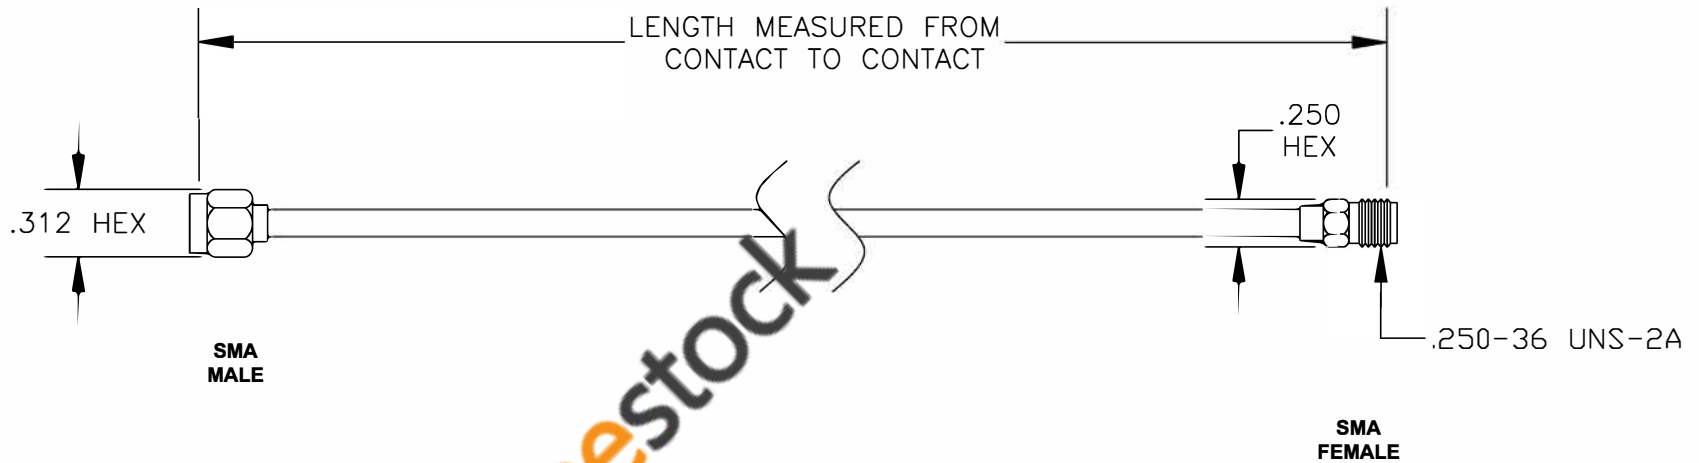

COMPONENTS	IMPEDANCE
SMA MALE	50 OHM
SMA FEMALE	50 OHM

Standard Lengths	
-12	12"
-24	24"
-36	36"
-48	48"
-60	60"
-XXX	Custom Length in inches

ebeestock

RoHS
Compliance
Certified

8TH FLOOR, BUILDING 1, YONGFU SCIENCE AND TECHNOLOGY CENTER INDUSTRIAL PARK, NANZHA DISTRICT 5, HUMEN, 523900, DONGGUAN, GUANGDONG, CHINA
 WEBSITE: www.ebeestock.com
 EMAIL: sales@ebeestock.com

ET36969		DES. CABLE ASSEMBLY, PE-SR402FL, SMA MALE TO SMA FEMALE (LEAD FREE)	
----------------	--	---	--

REV. A	FSCM NO. 53919	CAD FILE 021308	SCALE N/A	SIZE A 127
--------	----------------	-----------------	-----------	------------

- NOTES:**
1. UNLESS OTHERWISE SPECIFIED ALL DIMENSIONS ARE NOMINAL.
 2. ALL SPECIFICATIONS ARE SUBJECT TO CHANGE WITHOUT NOTICE AT ANY TIME.
 3. DIMENSIONS ARE IN INCHES.
 4. LENGTH TOLERANCE IS $\pm 1.5\%$ OR $\pm 3/8"$, WHICHEVER IS GREATER.