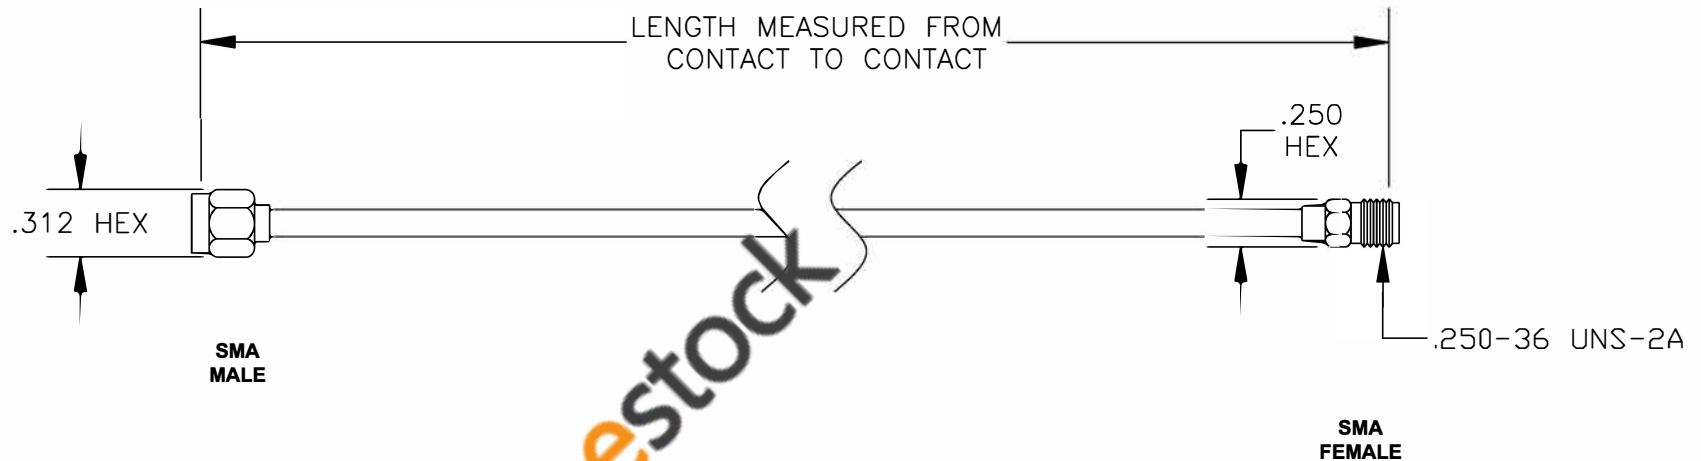

COMPONENTS	IMPEDANCE
SMA MALE	50 OHM
SMA FEMALE	50 OHM

Standard Lengths	
-12	12"
-24	24"
-36	36"
-48	48"
-60	60"
-XXX	Custom Length in inches

RoHS
Compliance
Certified

8TH FLOOR, BUILDING 1, YONGFU SCIENCE AND TECHNOLOGY CENTER INDUSTRIAL PARK, NANZHA DISTRICT 5, HUMEN, 523900, DONGGUAN, GUANGDONG, CHINA
 WEBSITE: www.ebeestock.com
 EMAIL: sales@ebeestock.com

ET36970		DES. CABLE ASSEMBLY, PE-SR402FL, SMA MALE TO SMA FEMALE (LEAD FREE)	
----------------	--	---	--

REV. A	FSCM NO. 53919	CAD FILE 021308	SCALE N/A	SIZE A 127
--------	----------------	-----------------	-----------	------------

- NOTES:
1. UNLESS OTHERWISE SPECIFIED ALL DIMENSIONS ARE NOMINAL.
 2. ALL SPECIFICATIONS ARE SUBJECT TO CHANGE WITHOUT NOTICE AT ANY TIME.
 3. DIMENSIONS ARE IN INCHES.
 4. LENGTH TOLERANCE IS $\pm 1.5\%$ OR $\pm 3/8"$, WHICHEVER IS GREATER.