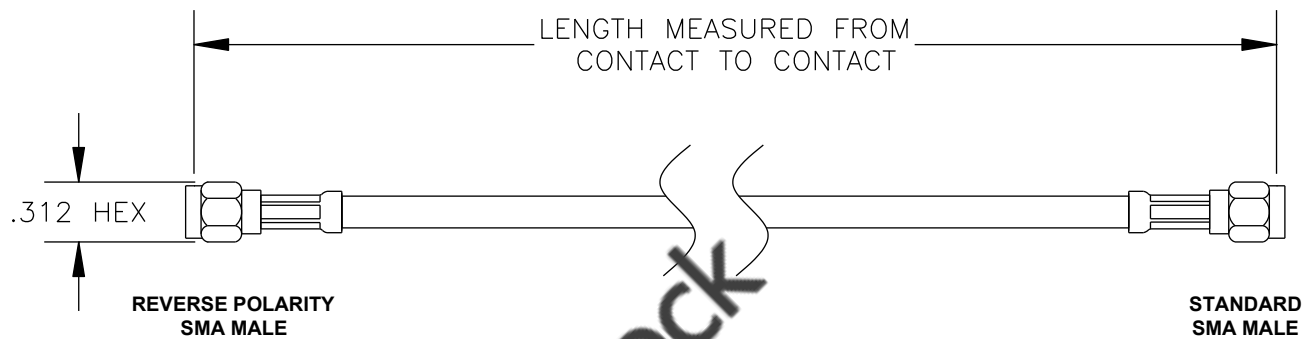

COMPONENTS	IMPEDANCE
REVERSE POLARITY SMA MALE	50 OHM
STANDARD SMA MALE	50 OHM

Standard Lengths	
-12	12"
-24	24"
-36	36"
-48	48"
-60	60"
-XXX	Custom Length in inches

RoHS
Compliance
Certified

8TH FLOOR, BUILDING 1, YONGFU SCIENCE AND TECHNOLOGY CENTER INDUSTRIAL PARK, NANZHA DISTRICT 5, HUMEN, 523900, DONGGUAN, GUANGDONG, CHINA
 WEBSITE: www.ebeestock.com
 EMAIL: sales@ebeestock.com

ET36998		DES. CABLE ASSEMBLY, RG142B/U, REVERSE POLARITY SMA MALE TO STANDARD SMA MALE (LEAD FREE)	
----------------	--	---	--

REV. A	FSCM NO. 53919	CAD FILE 020408	SCALE N/A	SIZE A 147
--------	-----------------------	-----------------	-----------	------------

- NOTES:**
1. UNLESS OTHERWISE SPECIFIED ALL DIMENSIONS ARE NOMINAL.
 2. ALL SPECIFICATIONS ARE SUBJECT TO CHANGE WITHOUT NOTICE AT ANY TIME.
 3. DIMENSIONS ARE IN INCHES.
 4. LENGTH TOLERANCE IS $\pm 1.5\%$ OR $\pm 3/8"$, WHICHEVER IS GREATER.