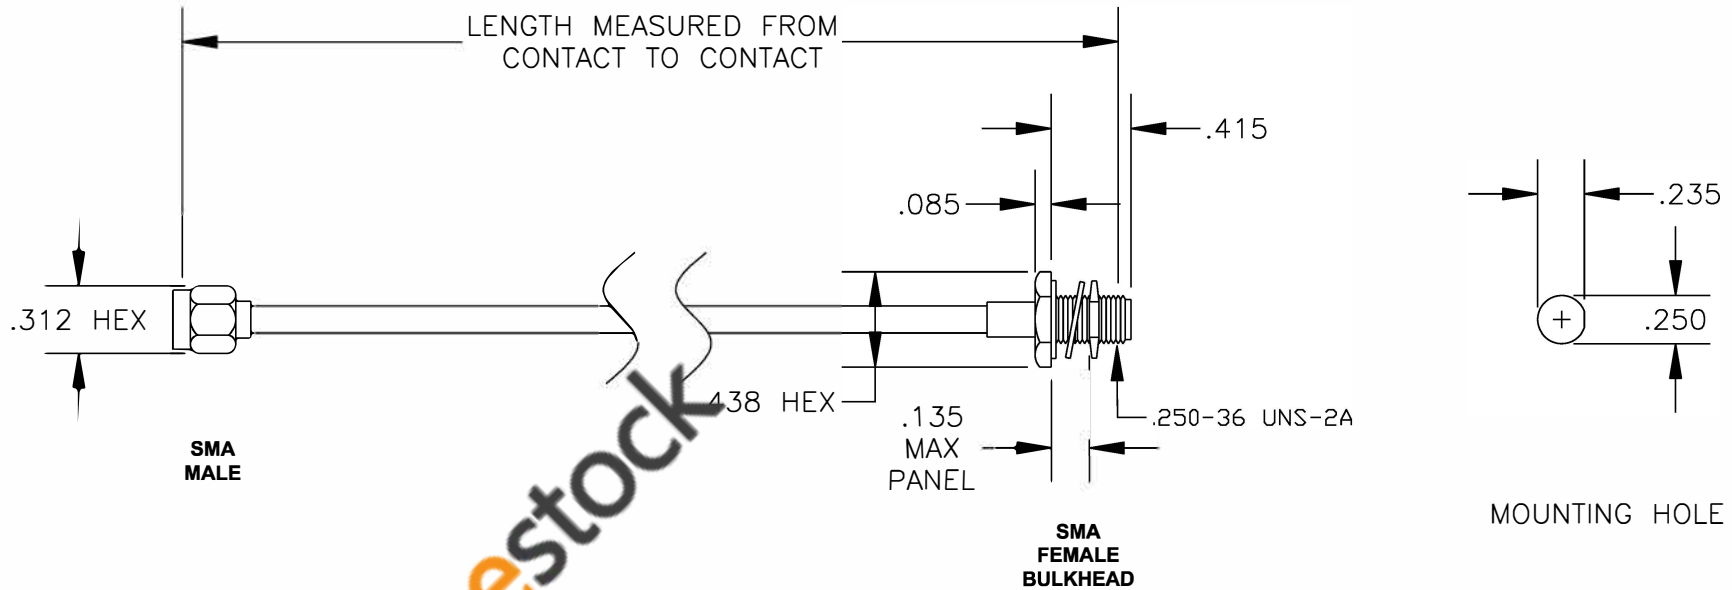

COMPONENTS	IMPEDANCE
SMA MALE	50 OHM
SMA FEMALE BULKHEAD	50 OHM

Standard Lengths	
-12	12"
-24	24"
-36	36"
-48	48"
-60	60"
-XXX	Custom Length in inches

ebeestock

**8TH FLOOR, BUILDING 1, YONGFU SCIENCE AND TECHNOLOGY CENTER INDUSTRIAL PARK, NANZHA DISTRICT 5, HUMEN, 523900, DONGGUAN, GUANGDONG, CHINA**  
 WEBSITE: [www.ebeestock.com](http://www.ebeestock.com)  
 EMAIL: [sales@ebeestock.com](mailto:sales@ebeestock.com)

<b>ET36002</b>		DES. CABLE ASSEMBLY, PE-SR402FL, SMA MALE TO SMA FEMALE BULKHEAD	
REV. A	FSCM NO. 53919	CAD FILE 021208	SCALE N/A SIZE A 127

- NOTES:**
1. UNLESS OTHERWISE SPECIFIED ALL DIMENSIONS ARE NOMINAL.
  2. ALL SPECIFICATIONS ARE SUBJECT TO CHANGE WITHOUT NOTICE AT ANY TIME.
  3. DIMENSIONS ARE IN INCHES.
  4. LENGTH TOLERANCE IS  $\pm 1.5\%$  OR  $\pm 3/8"$ , WHICHEVER IS GREATER.