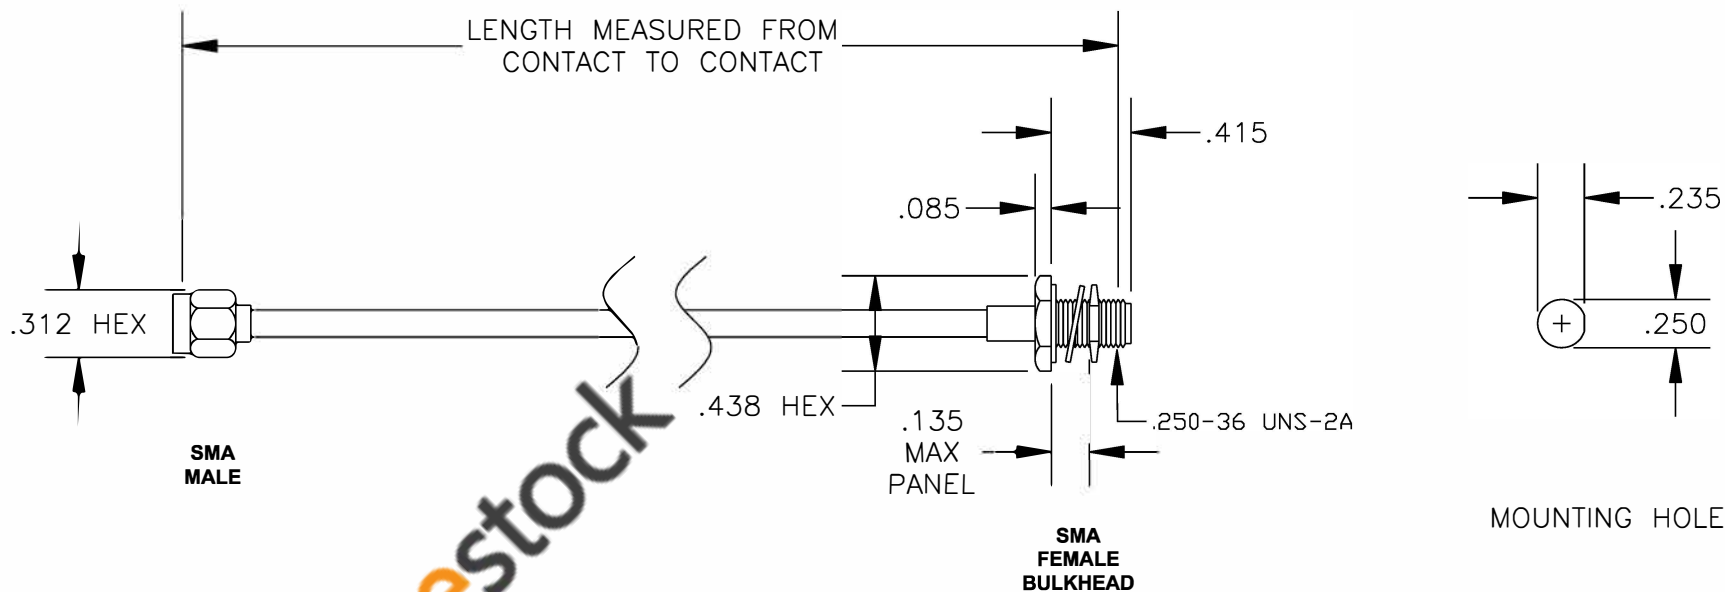

COMPONENTS	IMPEDANCE
SMA MALE	50 OHM
SMA FEMALE BULKHEAD	50 OHM

Standard Lengths	
-12	12"
-24	24"
-36	36"
-48	48"
-60	60"
-XXX	Custom Length in inches

**8TH FLOOR, BUILDING 1, YONGFU SCIENCE AND TECHNOLOGY CENTER INDUSTRIAL PARK, NANZHA DISTRICT 5, HUMEN, 523900, DONGGUAN, GUANGDONG, CHINA**  
 WEBSITE: [www.ebeestock.com](http://www.ebeestock.com)  
 EMAIL: [sales@ebeestock.com](mailto:sales@ebeestock.com)

**ET36004**

DES. CABLE ASSEMBLY, PE-SR402FL, SMA MALE TO SMA FEMALE BULKHEAD

REV. A	FSCM NO. 53919	CAD FILE 021208	SCALE N/A	SIZE A 127
--------	----------------	-----------------	-----------	------------

- NOTES:
1. UNLESS OTHERWISE SPECIFIED ALL DIMENSIONS ARE NOMINAL.
  2. ALL SPECIFICATIONS ARE SUBJECT TO CHANGE WITHOUT NOTICE AT ANY TIME.
  3. DIMENSIONS ARE IN INCHES.
  4. LENGTH TOLERANCE IS  $\pm 1.5\%$  OR  $\pm 3/8"$ , WHICHEVER IS GREATER.