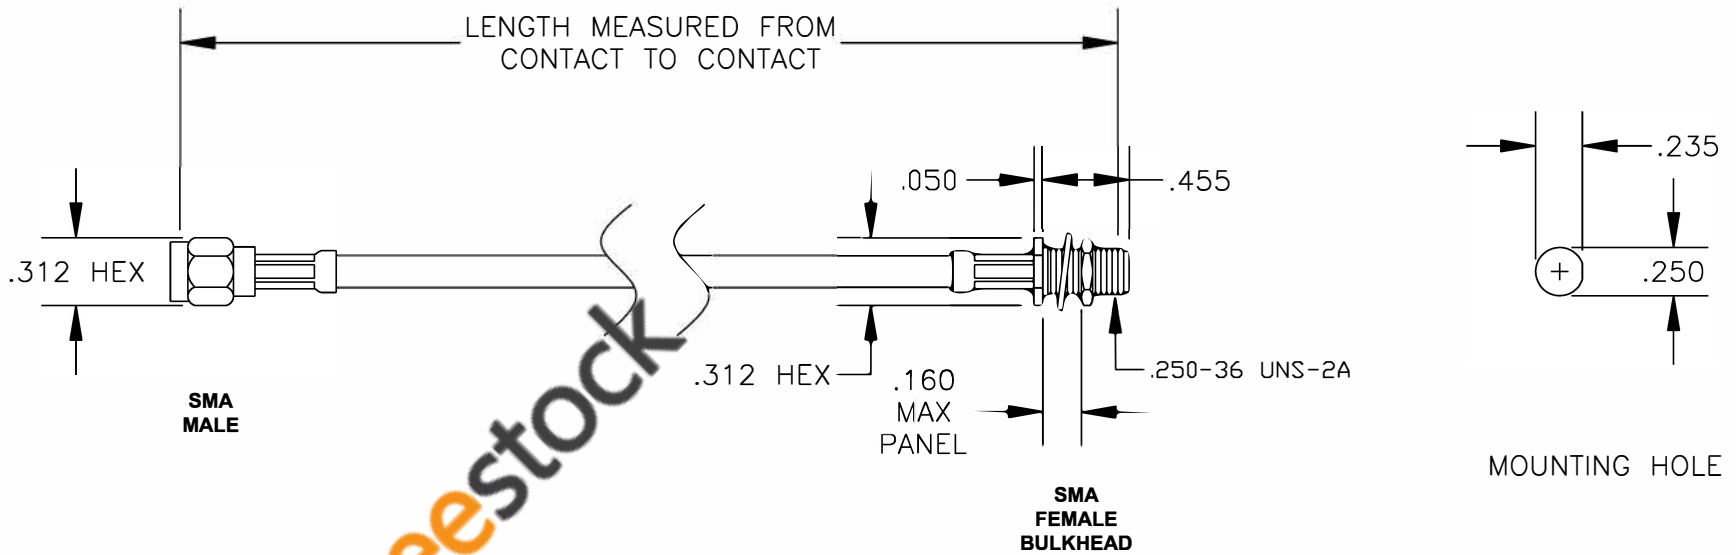

COMPONENTS	IMPEDANCE
SMA MALE	50 OHM
SMA FEMALE BULKHEAD	50 OHM

Standard Lengths	
-12	12"
-24	24"
-36	36"
-48	48"
-60	60"
-XXX	Custom Length in inches

ebeestock

8TH FLOOR, BUILDING 1, YONGFU SCIENCE AND TECHNOLOGY CENTER INDUSTRIAL PARK, NANZHA DISTRICT 5, HUMEN, 523900, DONGGUAN, GUANGDONG, CHINA
 WEBSITE: www.ebeestock.com
 EMAIL: sales@ebeestock.com

ET36021		DES. CABLE ASSEMBLY, RG142B/U, SMA MALE TO SMA FEMALE BULKHEAD	
REV. A	FSCM NO. 53919	CAD FILE 021208	SCALE N/A SIZE A 127

- NOTES:**
1. UNLESS OTHERWISE SPECIFIED ALL DIMENSIONS ARE NOMINAL.
 2. ALL SPECIFICATIONS ARE SUBJECT TO CHANGE WITHOUT NOTICE AT ANY TIME.
 3. DIMENSIONS ARE IN INCHES.
 4. LENGTH TOLERANCE IS $\pm 1.5\%$ OR $\pm 3/8"$, WHICHEVER IS GREATER.