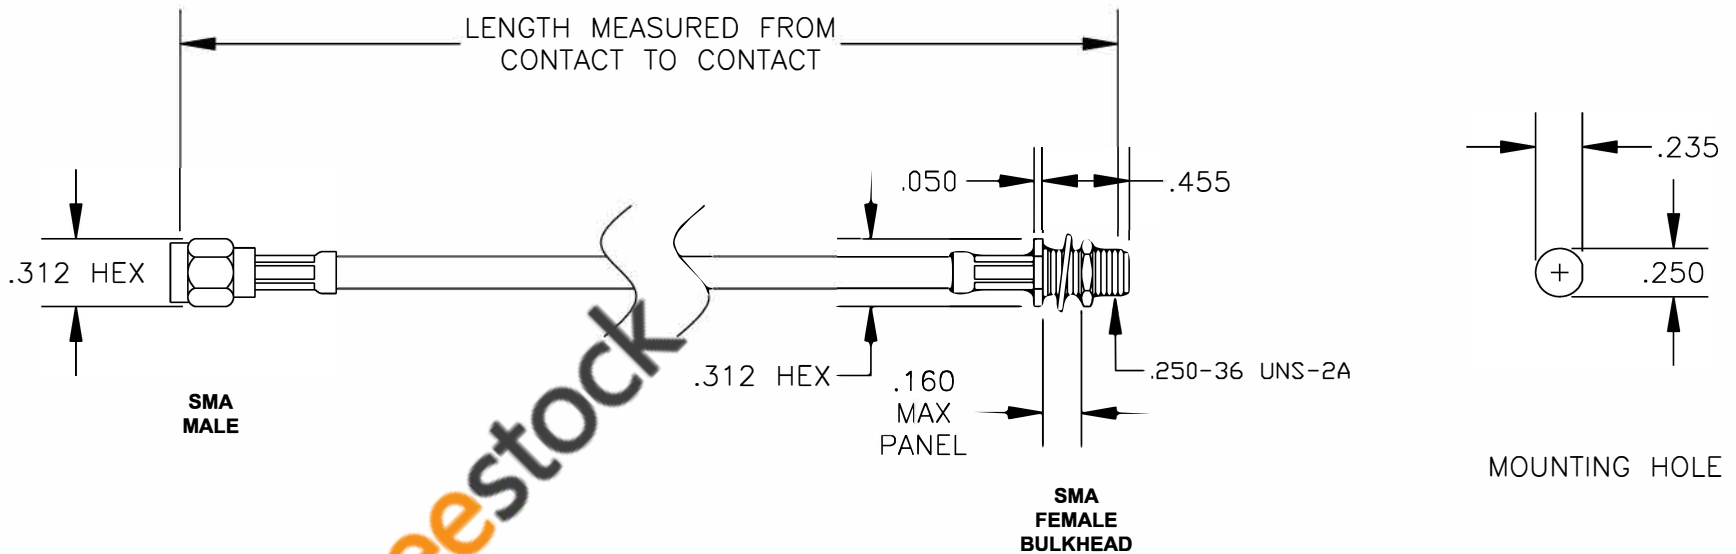

COMPONENTS	IMPEDANCE
SMA MALE	50 OHM
SMA FEMALE BULKHEAD	50 OHM

Standard Lengths	
-12	12"
-24	24"
-36	36"
-48	48"
-60	60"
-XXX	Custom Length in inches

ebeestock

8TH FLOOR, BUILDING 1, YONGFU SCIENCE AND TECHNOLOGY CENTER INDUSTRIAL PARK, NANZHA DISTRICT 5, HUMEN, 523900, DONGGUAN, GUANGDONG, CHINA
 WEBSITE: www.ebeestock.com
 EMAIL: sales@ebeestock.com

ET36022		DES. CABLE ASSEMBLY, RG142B/U, SMA MALE TO SMA FEMALE BULKHEAD	
REV. A	FSCM NO. 53919	CAD FILE 021208	SCALE N/A SIZE A 127

- NOTES:**
1. UNLESS OTHERWISE SPECIFIED ALL DIMENSIONS ARE NOMINAL.
 2. ALL SPECIFICATIONS ARE SUBJECT TO CHANGE WITHOUT NOTICE AT ANY TIME.
 3. DIMENSIONS ARE IN INCHES.
 4. LENGTH TOLERANCE IS $\pm 1.5\%$ OR $\pm 3/8"$, WHICHEVER IS GREATER.