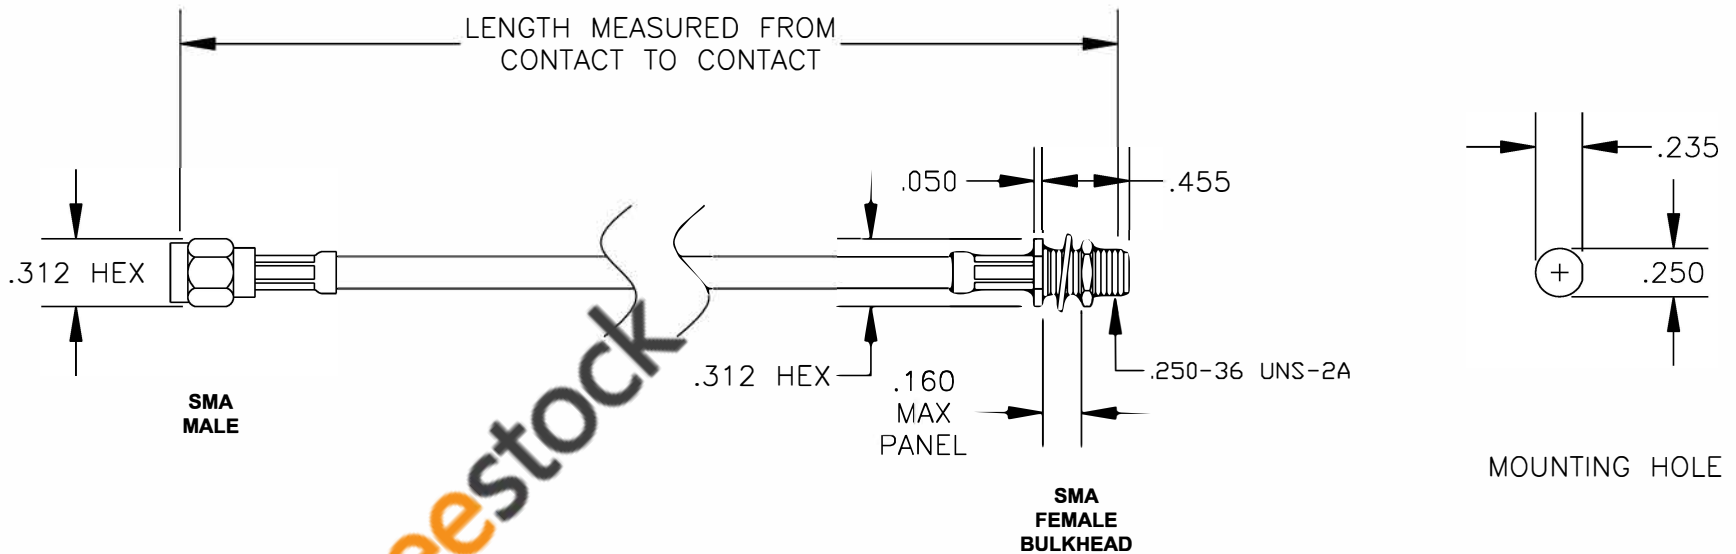

COMPONENTS	IMPEDANCE
SMA MALE	50 OHM
SMA FEMALE BULKHEAD	50 OHM

Standard Lengths	
-12	12"
-24	24"
-36	36"
-48	48"
-60	60"
-XXX	Custom Length in inches

ebeestock

8TH FLOOR, BUILDING 1, YONGFU SCIENCE AND TECHNOLOGY CENTER INDUSTRIAL PARK, NANZHA DISTRICT 5, HUMEN, 523900, DONGGUAN, GUANGDONG, CHINA
 WEBSITE: www.ebeestock.com
 EMAIL: sales@ebeestock.com

ET36023		DES. CABLE ASSEMBLY, RG142B/U, SMA MALE TO SMA FEMALE BULKHEAD	
REV. A	FSCM NO. 53919	CAD FILE 021208	SCALE N/A SIZE A 127

- NOTES:**
- UNLESS OTHERWISE SPECIFIED ALL DIMENSIONS ARE NOMINAL.
 - ALL SPECIFICATIONS ARE SUBJECT TO CHANGE WITHOUT NOTICE AT ANY TIME.
 - DIMENSIONS ARE IN INCHES.
 - LENGTH TOLERANCE IS $\pm 1.5\%$ OR $\pm 3/8"$, WHICHEVER IS GREATER.